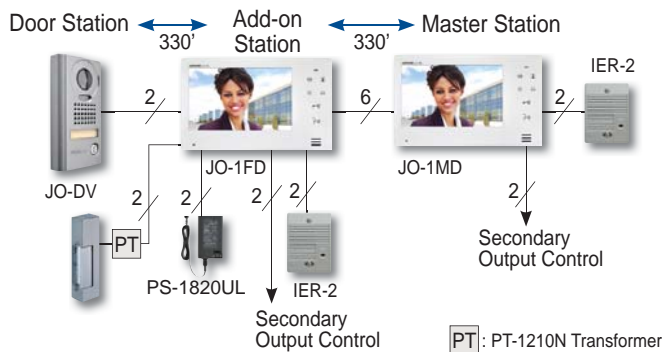

JO-1MD and JO-1FD

Add-on Station

1 per system

JO-1FD
Video intercom expansion station with touch buttons
H: 5-1/8" W: 9-1/16" D: 13/16"

Accessories

AC-10S
Access control keypad, zinc die cast to match JO-DV, surface mount

MCW-S/A
Inside station desk stand

RY-ES
External signaling relay

IER-2
Call extension speaker

Copyright © 2016. All Rights Reserved Aiphone.