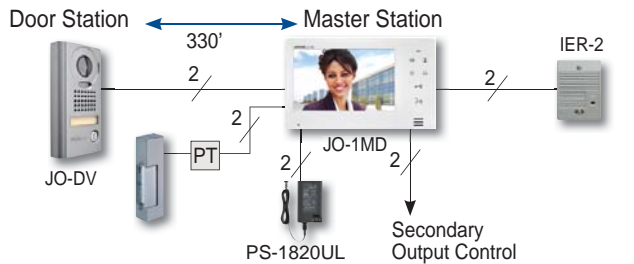

Wiring Additional Components

JO-1MD only