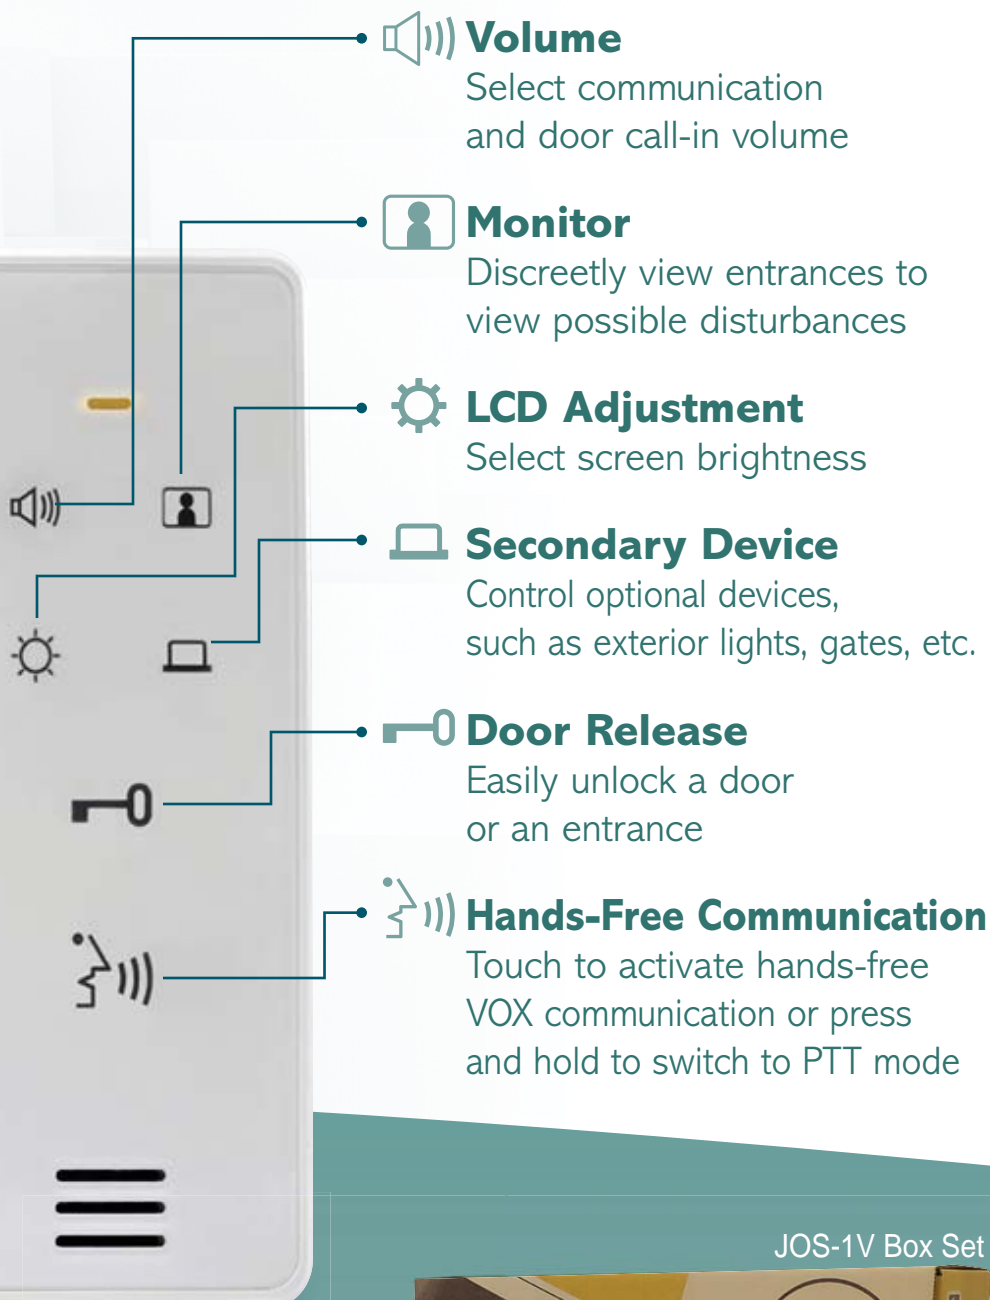

Actual Size

Screen images simulated

- **Touch Buttons**

A light touch is all that is required to control the system

- **Improved Picture Quality**

New door station camera provides clear visitor images for reliable identification

- **Elegant Styling**

Sleek design matches home or business decors

- **Cost Effective**

A quality solution at a reasonable price

- **2-Conductor Wiring**

Can be installed using existing doorbell wire

Control with Touch Buttons

JO Series Components

Start with a box set

Begin by selecting a JO Series Box Set. To have a secondary station communicate and control the door station, install a JO-1FD. Each set contains a JO-1MD master station, door station, and PS-1820UL power supply. Just add wire!

JOS-1A Box Set

Includes:

- Door Station* | **JO-DA**: Video door station, plastic, surface mount
H: 5-1/16" W: 3-13/16" D: 1-3/8"
- Master Station* | **JO-1MD**: Video intercom master station with touch buttons
H: 5-1/8" W: 9-1/16" D: 13/16"
- Power Supply | **PS-1820UL**: Power supply