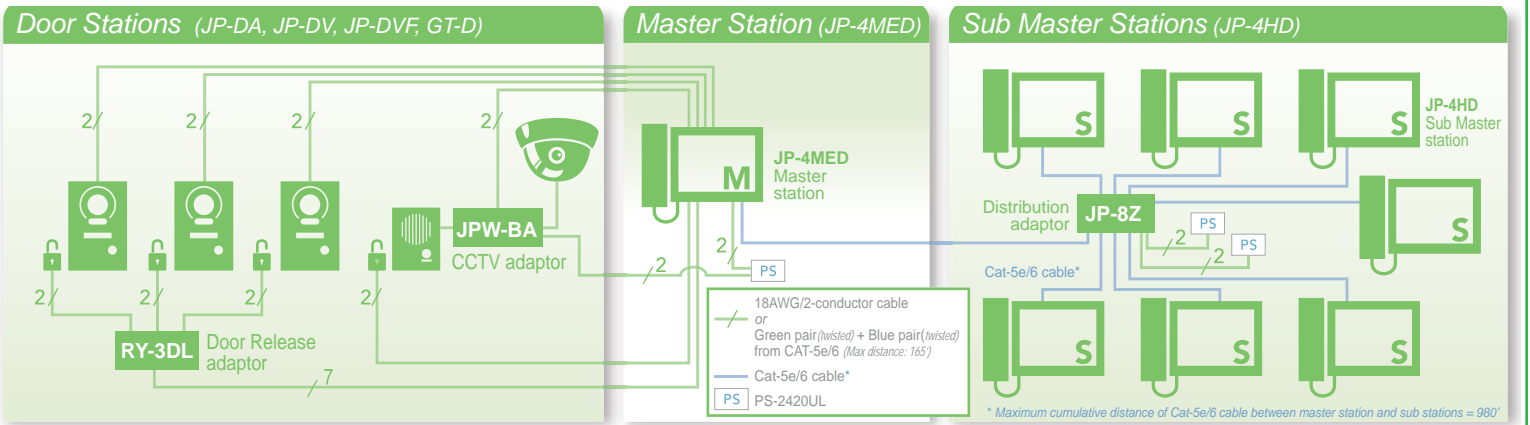

JP-8Z Distribution Adaptor for Sub Master Stations

- Required only when using homerun wiring method (see below)

JP-DA Video Door Station

- PTZ camera
- Plastic cover
- Surface mount

JP-DV Video Door Station

- PTZ camera
- Zinc die cast
- Surface mount
- Vandal resistant

JP-DVF Video Door Station

- PTZ camera
- Stainless steel
- Flush mount, back box included
- Vandal resistant

GT-D Audio Door Station

- Plastic cover
- Surface mount

JPW-BA Long Distance/CCTV Camera Adaptor

Diagram is for illustrative purposes only. System wiring may vary by installation. Refer to instructions for actual installation directions.

JP Series Specifications

Power Source	24V DC – use PS-2420UL
Communication	Hands-free (VOX) or handset (full-duplex)
Video Display	7" color LCD touchscreen
Picture Memory	Internal /Built-In: record max. 20 calls (6 images per call) with up to 5 calls protected from overwriting SD /SDHC card: record max. 1,000 calls (40 images per call) with up to 100 calls protected from overwriting
Camera	Type: 1/4" color CMOS View Area: 100° vert. x 170° horiz.
Door Release	Two N/O dry contacts, 24V AC/DC, 500mA (1 door use RY-24L, 2 or 3 doors use RY-3DL, 4 doors use RY-3DL + RY-24L)