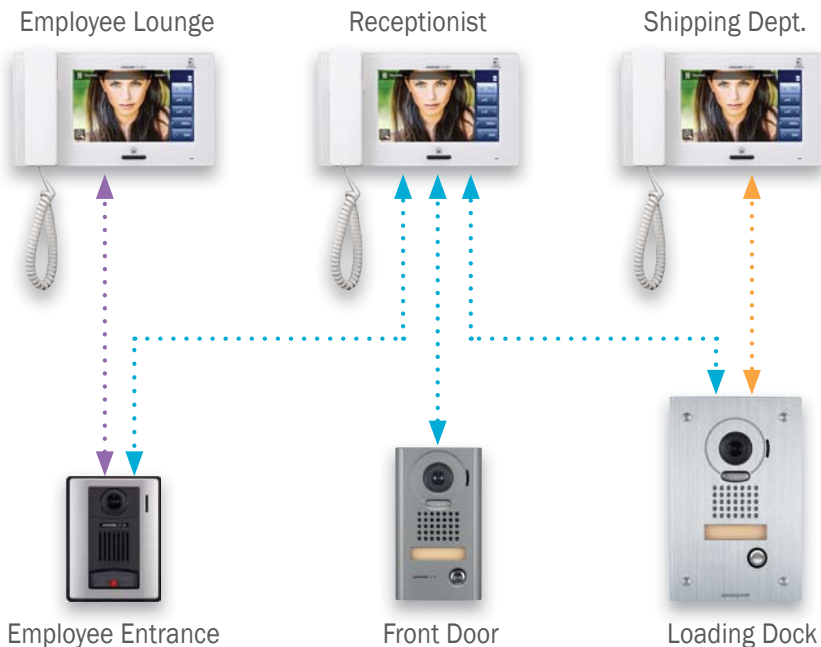

Handset (For Privacy)

Pick up the handset at any time during conversation. Perfect for high-volume environments!

Applications: Healthcare, Schools

Simple wiring!

Between door & master station:

- Standard 2-conductor cable, like doorbell wire - or -
- for distances under 165', green & blue pair from a CAT-5e/6 cable, twisted

Between inside stations:

- CAT 5e/6 cable (Homerun or Daisy-chained)

See who stopped by!

- The JP Series automatically takes pictures of visitors
- Transfer images or save directly to a removable SD/SDHC card*
- Easily view recorded SD/SDHC card images on a computer or other compatible device

*SD and SDHC cards not supplied by Aiphone

Partitioning the JP Series for a more secure building

- Control interaction and authority between stations
- Designate master station(s) to only communicate with and unlock a specific door or set of doors.
- Password protect to prevent unauthorized changes

Conveniently and safely identify visitors from inside. Place multiple stations around the office to ensure every visitor is attended to in a timely manner. Connect CCTV cameras to the system for surveillance of additional locations.