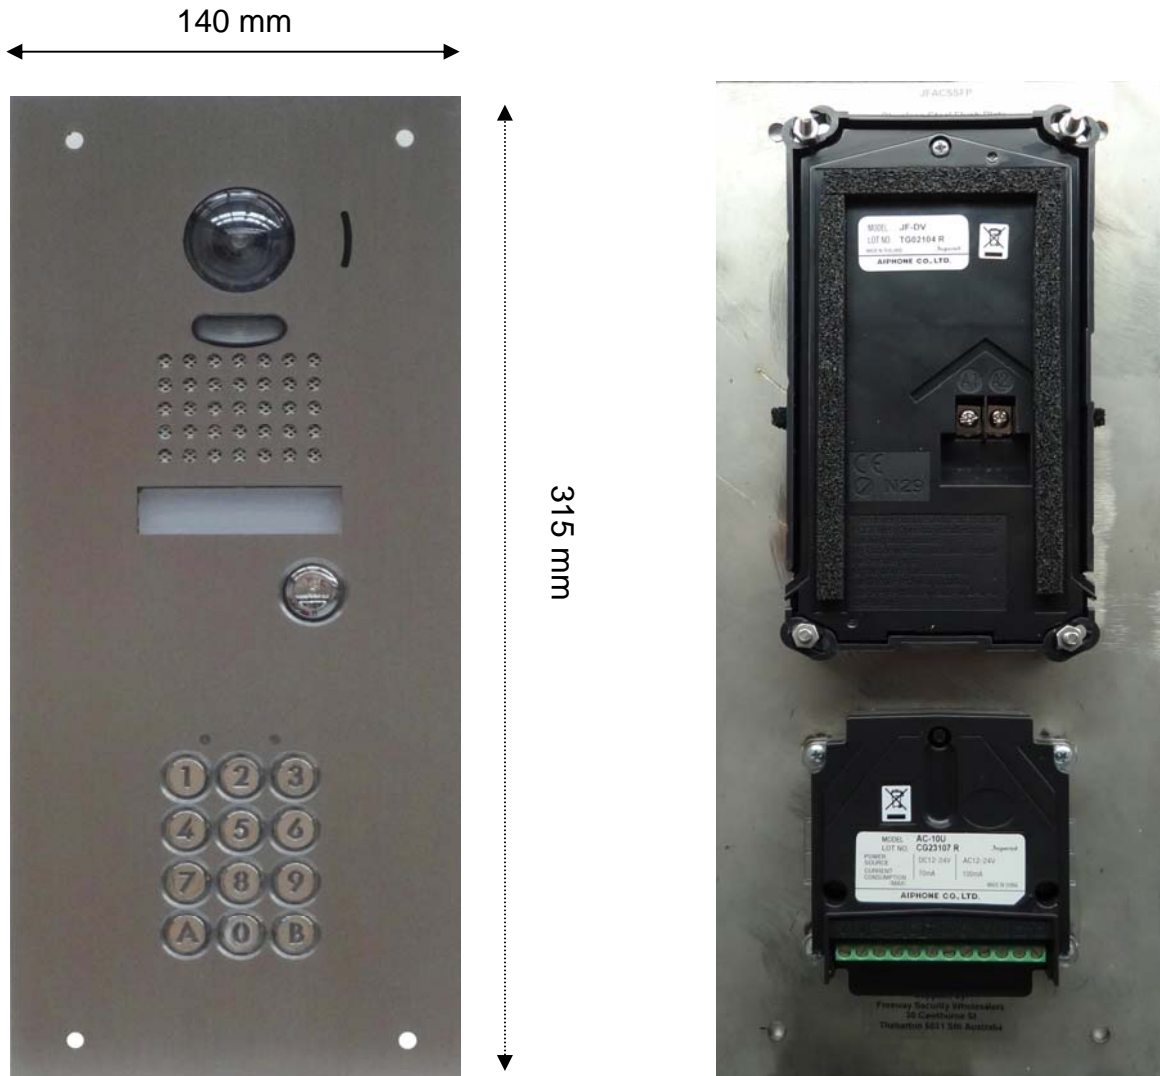

Combines access control & video intercom in style. Compliments Aiphone door stations and AC series keypads.

Stainless steel flush mount plates offer a stylish solution to access control and recess perfectly into stone or brick pillars. Custom made to suit and feature the ultimate in vandal resistance.

- Part number: JKACSSFP
- Vertical mounting plate
- Suits Aiphone JODVF door station and AC10U Keypad
- Suits Aiphone GF – 3B wall box (L = 284, W = 98, D = 43)
- Uses mounting equipment from the JODVF