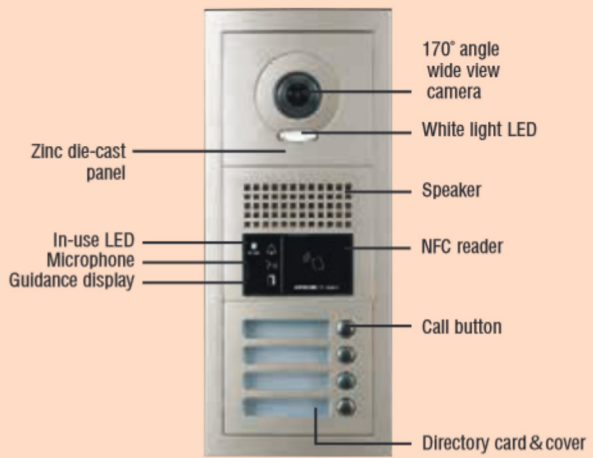

Module type

Camera Module

Audio Module

Specifications (GT-DMB-N,GT-DMA)

Power source	24V DC, supplied by PS-2420
Video monitor	3.5-inch TFT color LCD
Camera	1/4-inch color CMOS
Communication	Open voice hands-free communication
Mounting	Flush wall-mount
Material	Stainless steel
IP rating	IP54
IK rating	IK07

* GT-DMA cannot be used in the tenant sections and common sections of a multi building systems.

Specifications (GT-VB,GT-VAA,GT-DB,GT-DB-VN,GT-DA,GT-DA-L)

Camera	GT-VB, GT-VAA : 1/4-inch color CMOS
Communication	GT-DB, GT-DB-VN, GT-DA, GT-DA-L : Open voice hands-free communication
Wiring	Two single-pair cable common
Type of cable	2-conductor cable solid copper & non-braided, polyethylene insulation, 0.65mm dia.~1.0mm dia.
Mounting	Box and front frame GF-2B, 3B and GT-4B, and GF-2F, 3F and GT-4F
Material	GT-VB, GT-VAA: Self-extinguishing PC + ABS resin GT-DB, GT-DB-VN: Self-extinguishing ABS resin GT-DA, GT-DA-L: Fire-retardant plastic

* GT-DB and GT-DB-VN cannot be used in the common sections of a multi building systems.

* GT-DA and GT-DA-L cannot be used in the tenant sections and common sections of a multi building systems.