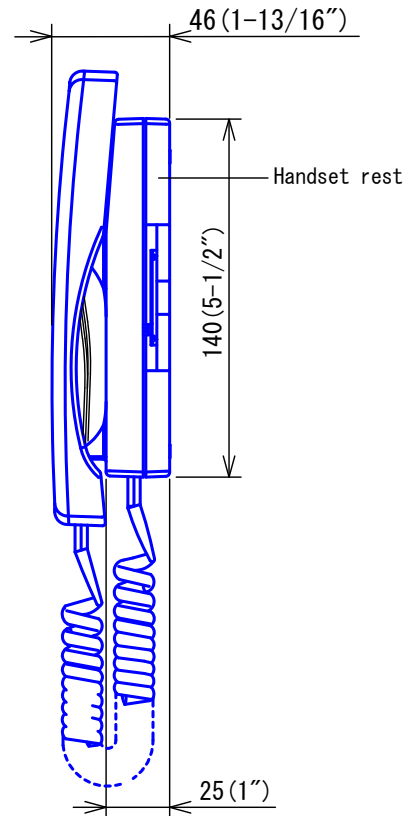

PRODUCT DRAWING

MOUNTING

GT-2C-L UNITIZED WITH GT-HS

FUNCTIONS

- By lifting handset, communication turns from handsfree to private auto-voice actuation.

SPECIFICATIONS

Communication	Auto voice actuation through handset		
Connection model	GT-2C(-L), GT-2H(-L), GT-1C(-L)		
Material	Self-extinguishing PC + ABS resin		
Unit color	White (5Y9.3/0.1 Munsell Approximation)		
Weight	200g (approx.)		
DESCRIPTION OPTIONAL HANDSET	FIG. NAME PRODUCT/SPEC./FCN.	UNIT mm	DATE 26 June, 2017
MODEL NO. GT-HSA	FIG. NO. G56924-1-1	PAGE 1/1	REVISION 1 AIPHONE