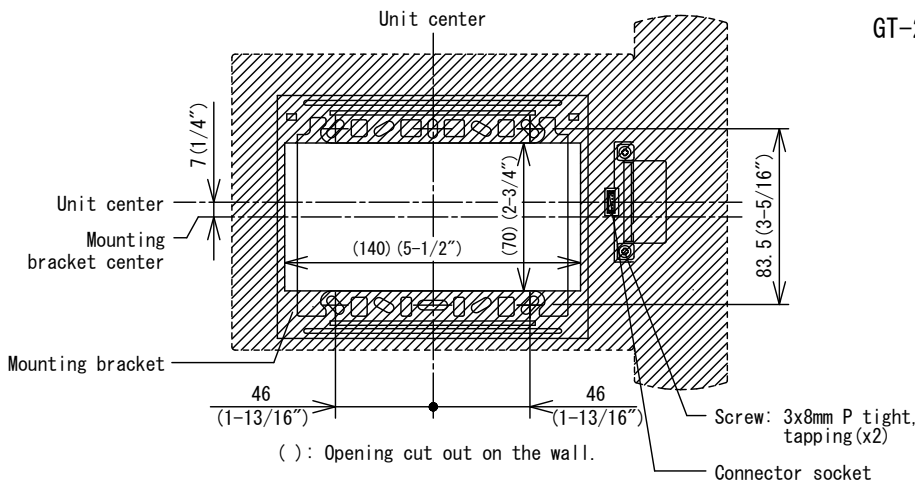

PRODUCT DRAWING

MOUNTING

GT-2C-L UNITIZED WITH GT-HS

FUNCTIONS

- By lifting handset, communication turns from handsfree to private auto-voice actuation.

SPECIFICATIONS

Communication	Auto voice actuation through handset		
Connection model	GT-2C(-L), GT-2H(-L), GT-1C(-L)		
Material	Self-extinguishing PC + ABS resin		
Unit color	White (5Y9.3/0.1 Munsell Approximation)		
Weight	200g (approx.)		
DESCRIPTION OPTIONAL HANDSET	FIG. NAME PRODUCT/SPEC./FCN.	UNIT mm	DATE 26 June, 2017
MODEL NO. GT-HSA	FIG. NO. G56924-1-1	PAGE 1/1	REVISION 1 AIPHONE