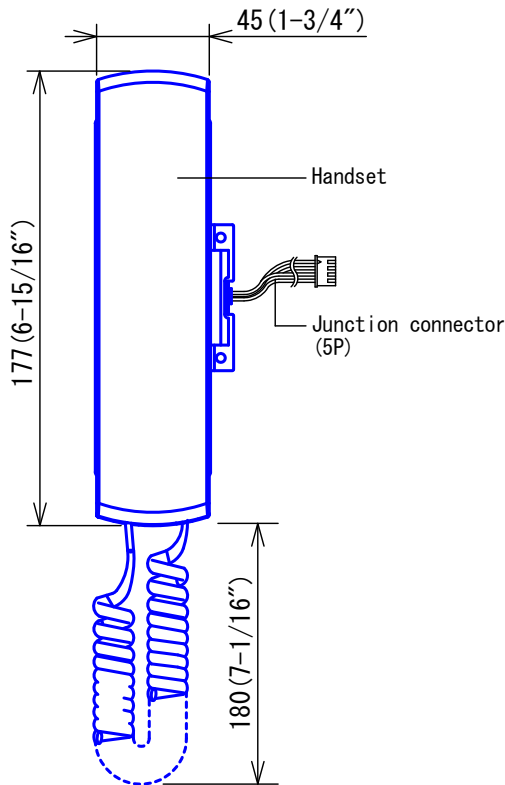

PRODUCT DRAWING

MOUNTING

GT-2C-L UNITIZED WITH GT-HS

FUNCTIONS

- By lifting handset, communication turns from handsfree to private auto-voice actuation.

SPECIFICATIONS

Communication	Auto voice actuation through handset		
Connection model	GT-2C(-L), GT-2H(-L), GT-1C(-L)		
Material	Self-extinguishing PC + ABS resin		
Unit color	White (5Y9.3/0.1 Munsell Approximation)		
Weight	200g (approx.)		
DESCRIPTION OPTIONAL HANDSET	FIG. NAME PRODUCT/SPEC./FCN.	UNIT mm	DATE 26 June, 2017
MODEL NO. GT-HSA	FIG. NO. G56924-1-1	PAGE 1/1	REVISION 1 AIPHONE