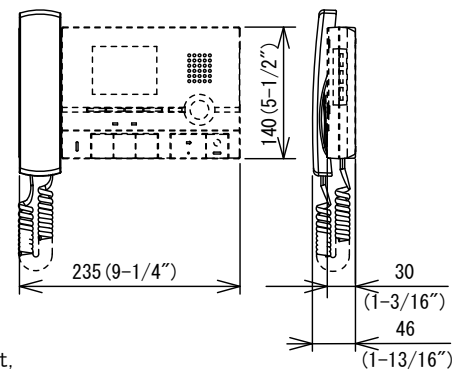

PRODUCT DRAWING

MOUNTING

GT-2C-L UNITIZED WITH GT-HS

FUNCTIONS

- By lifting handset, communication turns from handsfree to private auto-voice actuation.

SPECIFICATIONS

Communication	Auto voice actuation through handset		
Connection model	GT-2C(-L), GT-2H(-L), GT-1C(-L)		
Material	Self-extinguishing PC + ABS resin		
Unit color	White (5Y9.3/0.1 Munsell Approximation)		
Weight	200g (approx.)		
DESCRIPTION OPTIONAL HANDSET	FIG. NAME PRODUCT/SPEC./FCN.	UNIT mm	DATE 26 June, 2017
MODEL NO. GT-HSA	FIG. NO. G56924-1-1	PAGE 1/1	REVISION 1 AIPHONE