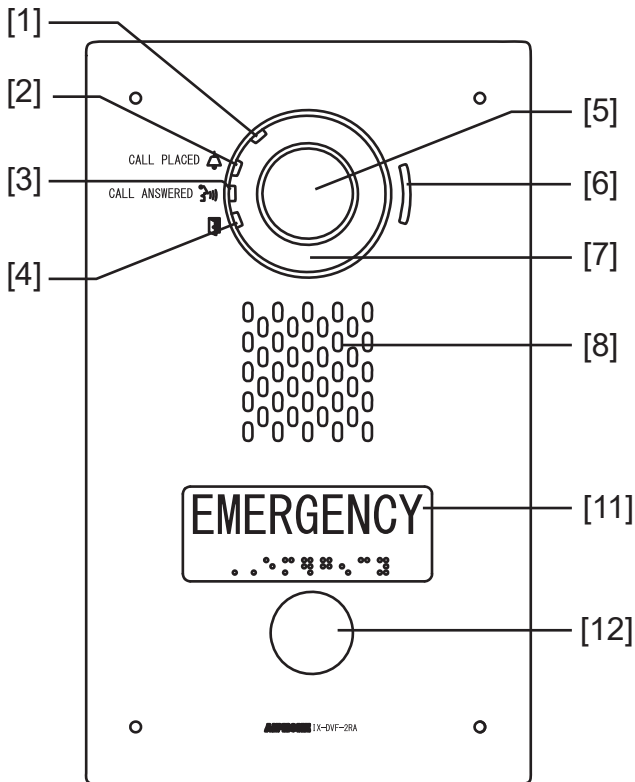

IX-DVF-RA/2RA

IP Emergency Video Stations for the IX Series

FEATURE CALL-OUT

FEATURE CALL-OUT DEFINITIONS

- [1] Status indicator (orange/blue)
- [2] Call indicator (green)
- [3] Communication indicator (orange)
- [4] Door release indicator (green)
- [5] Camera
- [6] Microphone
- [7] LED for night illumination
- [8] Speaker
- [9] Call placard
- [10] Call button
- [11] Emergency placard
- [12] Emergency call button

SPECIFICATIONS

Power Source:	PoE (IEEE 802.3af class 0) or 24V DC (PS-2420UL)
Power Draw:	5.28W
Camera:	1/3" CMOS 1.23 megapixel
Min. illumination:	5 lux
Audio Codec:	G.711 (μ-law, A law), G.722
Protocols:	IPv4, IPv6, TCP, UDP, SIP, HTTP, HTTPS, RTSP, RTP, RTCP, IGMP, MLD, SMTP, FTP, DHCP, NTP, DNS
Port Security:	IEEE 802.1X
UL Listed:	UL 62368-1 cUL 62368-1
Operating Temp:	-40° ~ 140°F (-40° ~ 60°C)
Ingress Protection:	IP65
Impact Protection:	IK08
Dimensions:	11-11/16" H x 7" W