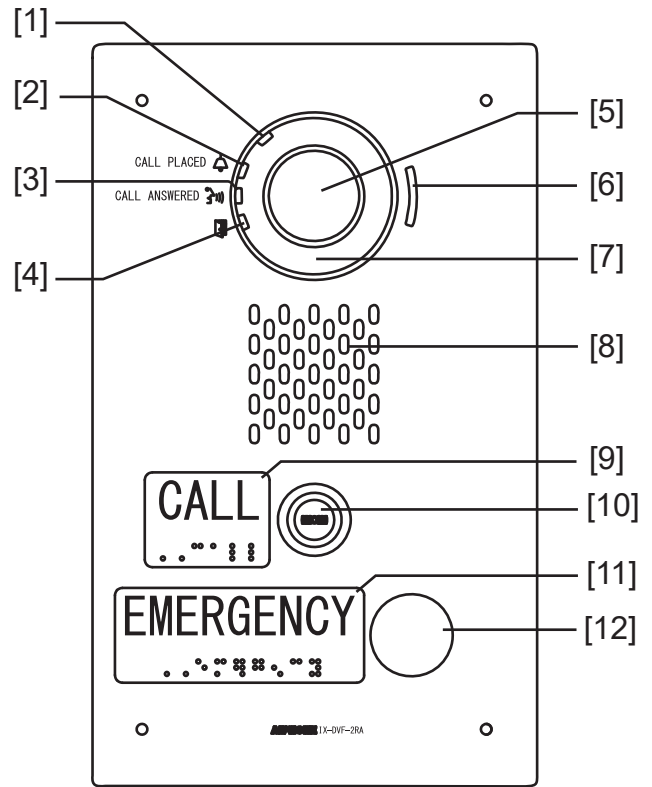

IX-DVF-RA/2RA

IP Emergency Video Stations for the IX Series

FEATURE CALL-OUT

FEATURE CALL-OUT DEFINITIONS

- [1] Status indicator (orange/blue)
- [2] Call indicator (green)
- [3] Communication indicator (orange)
- [4] Door release indicator (green)
- [5] Camera
- [6] Microphone
- [7] LED for night illumination
- [8] Speaker
- [9] Call placard
- [10] Call button
- [11] Emergency placard
- [12] Emergency call button

SPECIFICATIONS

Power Source:	PoE (IEEE 802.3af class 0) or 24V DC (PS-2420UL)
Power Draw:	5.28W
Camera:	1/3" CMOS 1.23 megapixel
Min. illumination:	5 lux
Audio Codec:	G.711 (μ-law, A law), G.722
Protocols:	IPv4, IPv6, TCP, UDP, SIP, HTTP, HTTPS, RTSP, RTP, RTCP, IGMP, MLD, SMTP, FTP, DHCP, NTP, DNS
Port Security:	IEEE 802.1X
UL Listed:	UL 62368-1 cUL 62368-1
Operating Temp:	-40° ~ 140°F (-40° ~ 60°C)
Ingress Protection:	IP65
Impact Protection:	IK08
Dimensions:	11-11/16" H x 7" W