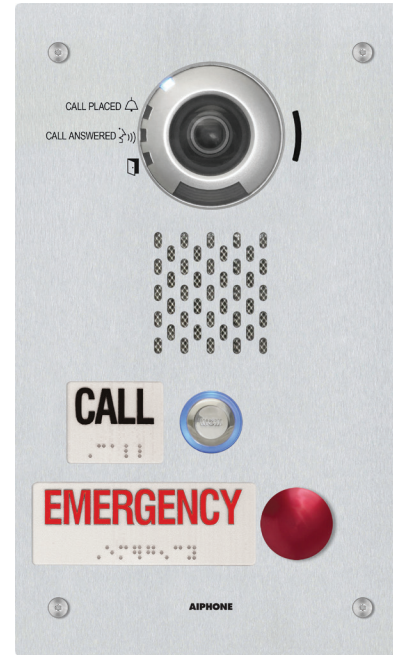

## IX-DVF-RA/2RA

### IP Emergency Video Stations for the IX Series

#### DESCRIPTION

The IX-DVF-RA and IX-DVF-2RA are flush mount, IP video call stations. The IX-DVF-RA has a single emergency call button and a placard with raised lettering and Braille signage. The IX-DVF-2RA has an emergency button and standard call button with a call and emergency placard with raised lettering and Braille signage. Both stations include call status indicators to meet ADA rescue assistance requirements. The emergency button can be programmed to call up to 20 different stations. The call button can call up to 20 different stations. Both stations are weather resistant (IP65) and connect to a network using Cat-5e/6 cable. The stations are SIP compliant and equipped with a 1.23 megapixel fixed color camera. The camera angle can be vertically adjusted using a lever on the back of the station. The video can be streamed using ONVIF Profile S or RTSP. Audio and video can be captured on a microSD™ card. The stations have a 600Ω output that can be used for paging or communication. There are two contact outputs that can be programmed to trigger during door release, when the 600Ω output is used, or based on the status of the station. Sound files can be uploaded for custom messages to be played during certain functions (door release, call placed, communication start, error message, etc.). The stations have audible and visual indications for calling, communication, and door release.

#### FEATURES

- SIP 2.0 compliant
- 2 call buttons (IX-DVF-2RA), 1 call button (IX-DVF-RA)
- ADA compliant raised lettering and Braille signage
- 1.23 megapixel fixed color video camera
- ONVIF Profile S compliant
- Camera vertical adjustment +15°, 0°, or -8° (manual)
- Slot for microSD™ card (not provided by Aiphone)
- Weather and vandal resistant (IP65)
- 2 contact outputs, 6 trigger inputs
- Stainless steel
- 802.3af PoE compliant
- RJ45 in/out with PoE pass through (802.3at Type 2 PoE+)