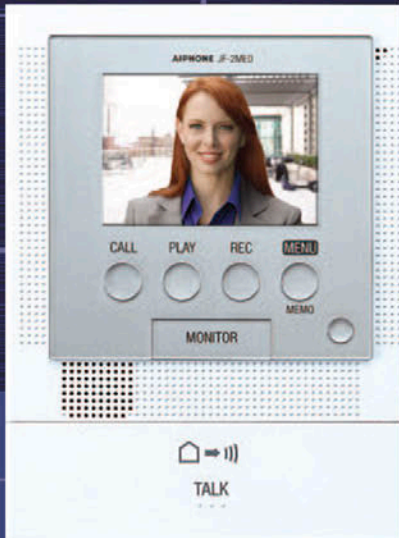

- **Clear Identification Day & Night**

In low light conditions, the video door station's built-in white LED illuminators will activate. Identify visitors even at night.

- **Both Hands-free & Push-to-Talk**

When a call comes in, press the TALK button to begin hands-free VOX (voice operated exchange) communication.

- **LED Indicates Who is Speaking**

The LED lights turn on when talking to visitors and turn off when listening, making communication easy.

JFS-2AED Includes:

JF-DA - Door Station
JF-2MED - Inside Master Station
PS-1820UL - Power Supply

JFS-2AEDV Includes:

JF-DV - Door Station
JF-2MED - Inside Master Station
PS-1820UL - Power Supply

JFS-2AEDF Includes:

JF-DVF - Door Station
JF-2MED - Inside Master Station
PS-1820UL - Power Supply

Identify visitors safely from inside

JF-2MED
Master Station H: 7" x W:
5-5/16" x D: 1-1/16"

Expand inside...

JF-2HD
Sub Master
Station
H: 7" x W: 5-5/16" x D: 1-1/16"