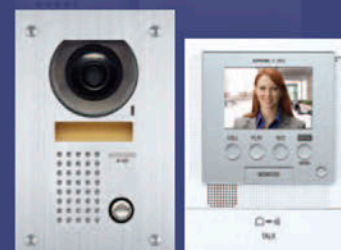

- **Clear Identification Day & Night**

In low light conditions, the video door station's built-in white LED illuminators will activate. Identify visitors even at night.

- **Both Hands-free & Push-to-Talk**

When a call comes in, press the TALK button to begin hands-free VOX (voice operated exchange) communication.

- **LED Indicates Who is Speaking**

The LED lights turn on when talking to visitors and turn off when listening, making communication easy.

- **Option Button**

Controls an external device, such as an outdoor entrance light or secondary door release (with supplied option connector)

NOTE: Not available on JF-2SD

Get started with Easy-to-Install Boxed Sets!

JFS-2AED Includes:

JF-DA - Door Station
JF-2MED - Inside Master Station
PS-1820UL - Power Supply

JFS-2AEDV Includes:

JF-DV - Door Station
JF-2MED - Inside Master Station
PS-1820UL - Power Supply

JFS-2AEDF Includes: