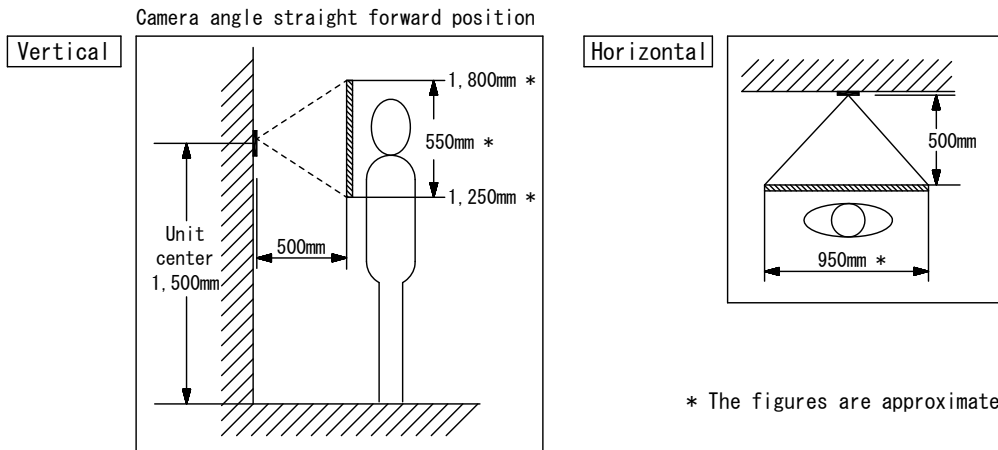

■ IMAGE VIEW AREA & MOUNTING HEIGHT

■ RESTRICTIONS

- Do not have rain escape openings on bottom covered with caulking seals.
- JO-DVF door station is exclusively used for JO Series.
- Avoid installing JO-DVF door station in the following locations;

At the entrance where background is sky in upper floors of building, etc.