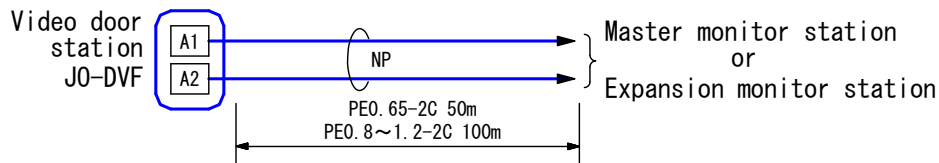

■ PRODUCT DRAWING

● MOUNTING

■ SPECIFICATIONS

| | | | | |
|-----------------------------------|---|---|-------------|--------------------------|
| Power source | Supplied from Master monitor station or Expansion monitor station | | | |
| Type of communication | Open voice hands-free communication | | | |
| Camera | 1/4 inch color CMOS | | | |
| Minimum illumination | 5 lux (approx.) | | | |
| Ambient temperature | -20~+60°C | | | |
| Mounting | Flush mount | | | |
| Electrical box | Not used (Mounts on built-in back box) | | | |
| Material | Front panel: Stainless steel. Main unit: Self-extinguishing PC + ABS resin | | | |
| Weight | 580g (approx.) (1.27 lbs) | | | |
| Unit color | Front panel: Silver (Stainless steel, vertical hair-line processed.) Back box: Black | | | |
| IP rating | IP54 | | | |
| IK rating | IK07 | | | |
| DESCRIPTION VIDEO DOOR STATION | (Color, Vandal-resistant) | FIG. NAME PRODUCT DRAWING/SPECIFICATIONS | UNIT mm | DATE 3 December, 2018 |
| MODEL NO. JO-DVF | | FIG. NO. 59295-1-2 | PAGE 1/2 | REVISION 2 |

AIPHONE

■ WIRING DIAGRAM

■ IMAGE VIEW AREA & MOUNTING HEIGHT

■ RESTRICTIONS

- Do not have rain escape openings on bottom covered with caulking seals.
- JO-DVF door station is exclusively used for JO Series.
- Avoid installing JO-DVF door station in the following locations;

At the entrance where background is sky in upper floors of building, etc.

The background of the standing caller's is white wall.

Where the standing location is strongly sunlit.

■ FUNCTIONS

- Initiating a call to and entering communication with Master monitor station or Expansion monitor station.
- Name plate is backlit constantly.
- White light LED turns on during low-light conditions when monitoring and talking status.