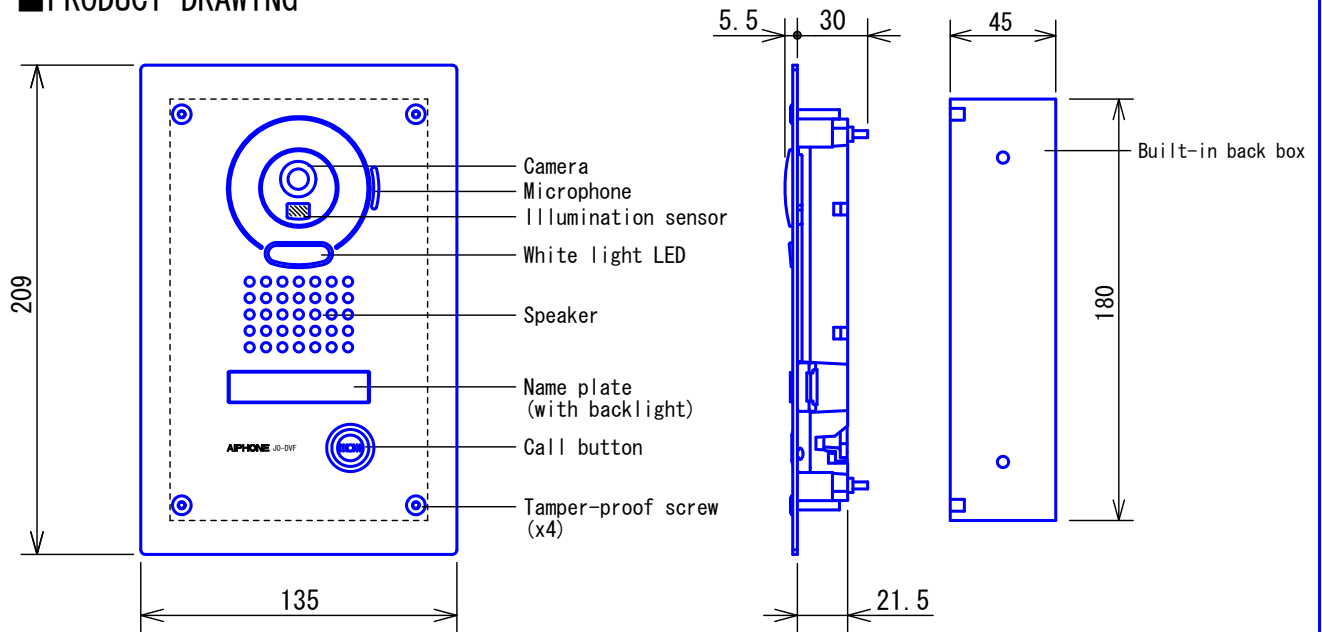

■ PRODUCT DRAWING

● MOUNTING

■ SPECIFICATIONS

| | | | | |
|-----------------------------------|---|---|-------------|--------------------------|
| Power source | Supplied from Master monitor station or Expansion monitor station | | | |
| Type of communication | Open voice hands-free communication | | | |
| Camera | 1/4 inch color CMOS | | | |
| Minimum illumination | 5 lux (approx.) | | | |
| Ambient temperature | -20~+60°C | | | |
| Mounting | Flush mount | | | |
| Electrical box | Not used (Mounts on built-in back box) | | | |
| Material | Front panel: Stainless steel. Main unit: Self-extinguishing PC + ABS resin | | | |
| Weight | 580g (approx.) (1.27 lbs) | | | |
| Unit color | Front panel: Silver (Stainless steel, vertical hair-line processed.) Back box: Black | | | |
| IP rating | IP54 | | | |
| IK rating | IK07 | | | |
| DESCRIPTION VIDEO DOOR STATION | (Color, Vandal-resistant) | FIG. NAME PRODUCT DRAWING/SPECIFICATIONS | UNIT mm | DATE 3 December, 2018 |
| MODEL NO. JO-DVF | | FIG. NO. 59295-1-2 | PAGE 1/2 | REVISION 2 |

AIPHONE

■ WIRING DIAGRAM

■ IMAGE VIEW AREA & MOUNTING HEIGHT

■ RESTRICTIONS

- Do not have rain escape openings on bottom covered with caulking seals.
- JO-DVF door station is exclusively used for JO Series.
- Avoid installing JO-DVF door station in the following locations;

At the entrance where background is sky in upper floors of building, etc.

The background of the standing caller's is white wall.

Where the standing location is strongly sunlit.

■ FUNCTIONS

- Initiating a call to and entering communication with Master monitor station or Expansion monitor station.
- Name plate is backlit constantly.
- White light LED turns on during low-light conditions when monitoring and talking status.