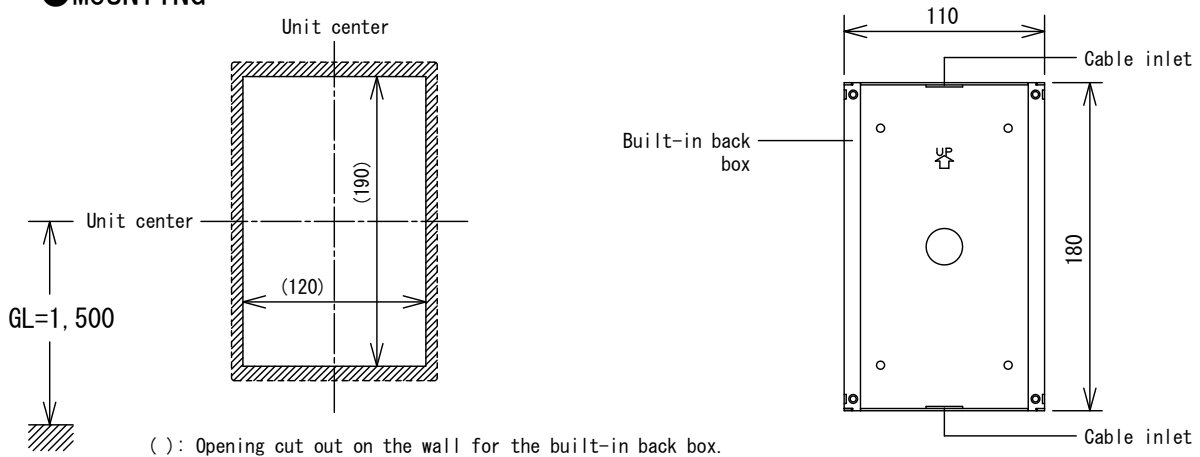

■ PRODUCT DRAWING

● MOUNTING

■ SPECIFICATIONS

| | | | | |
|-----------------------------------|---|---|-------------|--------------------------|
| Power source | Supplied from Master monitor station or Expansion monitor station | | | |
| Type of communication | Open voice hands-free communication | | | |
| Camera | 1/4 inch color CMOS | | | |
| Minimum illumination | 5 lux (approx.) | | | |
| Ambient temperature | -20~+60°C | | | |
| Mounting | Flush mount | | | |
| Electrical box | Not used (Mounts on built-in back box) | | | |
| Material | Front panel: Stainless steel. Main unit: Self-extinguishing PC + ABS resin | | | |
| Weight | 580g (approx.) (1.27 lbs) | | | |
| Unit color | Front panel: Silver (Stainless steel, vertical hair-line processed.) Back box: Black | | | |
| IP rating | IP54 | | | |
| IK rating | IK07 | | | |
| DESCRIPTION VIDEO DOOR STATION | (Color, Vandal-resistant) | FIG. NAME PRODUCT DRAWING/SPECIFICATIONS | UNIT mm | DATE 3 December, 2018 |
| MODEL NO. JO-DVF | | FIG. NO. 59295-1-2 | PAGE 1/2 | REVISION 2 |

AIPHONE

■ WIRING DIAGRAM

■ IMAGE VIEW AREA & MOUNTING HEIGHT

■ RESTRICTIONS

- Do not have rain escape openings on bottom covered with caulking seals.
- JO-DVF door station is exclusively used for JO Series.
- Avoid installing JO-DVF door station in the following locations;

At the entrance where background is sky in upper floors of building, etc.

The background of the standing caller's is white wall.

Where the standing location is strongly sunlit.

■ FUNCTIONS

- Initiating a call to and entering communication with Master monitor station or Expansion monitor station.
- Name plate is backlit constantly.
- White light LED turns on during low-light conditions when monitoring and talking status.