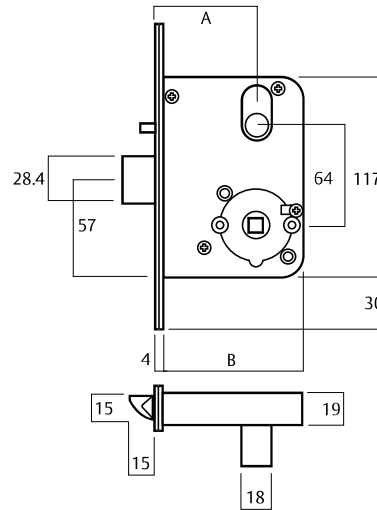

ES2100 Series Monitored Electric Strike

Integrated magnets
Align with integrated reed switch.

ES2100 Electric Strike

3570 Series Mortice Lock

Magnet Faceplate

	STD Backset	Extended Backset
Dimension A	60	127
Dimension B	84	151

ES2100 Series Monitored Electric Strike

Ordering Information

Part Number	Product Description
ES2100	ES2100 Multifunction Strike 10-30Vdc Standard Lip with Extension Lip Holes
ES2100-010	ES2100 E/Strike 12-30Vdc M/Function Door Monitored No Lip
ES2100-020	ES2100 E/Strike 12-30Vdc M/Function Door Monitored 8mm Lip

Ordering Notes:

When using integrated door position switch monitoring:

- Electric strikes are supplied with door magnet for cylindrical locksets only.
- Lockwood Mortice Locks and face plates are sold separately.
- All strikes are factory set to fail safe (PTL) configuration. Configuration to Fail Secure (PTO) is easily set on site.

Accessories Ordering Information

Part Number	Product Description
3772AF-2100SS	ES2100 Magnet Faceplate – suits 3770 series mortice locks – Aluminium Door
3772-2100SS	ES2100 Magnet Faceplate – suits 3770 series mortice locks – Timber Door
SP3570-2100SSS	ES2100 Magnet Faceplate – suits 3570 series mortice locks – Timber Door
3782-2100SS	ES2100 Magnet Faceplate – suits 3782 series mortice locks – Aluminium Door
3782TF-2100SS	ES2100 Magnet Faceplate – suits 3782 series mortice locks – Timber Door
220200-519	Mounting Kit
210100-541	13mm Rebate Plate
220200-505	25mm Extension Lip (40.5mm total)
220200-506	50mm Extension Lip (65.5mm total)
220200-507	75mm Extension Lip (90.5mm total)