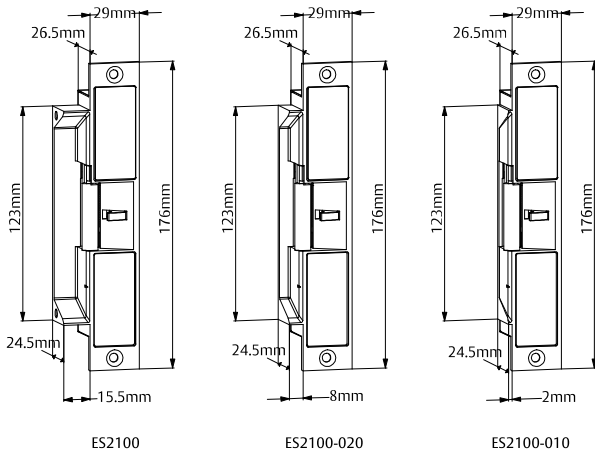

ES2100 Series Monitored Electric Strike

Integrated magnets
Align with integrated reed switch.

ES2100 Electric Strike

3570 Series Mortice Lock

Magnet Faceplate

	STD Backset	Extended Backset
Dimension A	60	127
Dimension B	84	151

ES2100 Series Monitored Electric Strike

Ordering Information

Part Number	Product Description
ES2100	ES2100 Multifunction Strike 10-30Vdc Standard Lip with Extension Lip Holes
ES2100-010	ES2100 E/Strike 12-30Vdc M/Function Door Monitored No Lip
ES2100-020	ES2100 E/Strike 12-30Vdc M/Function Door Monitored 8mm Lip