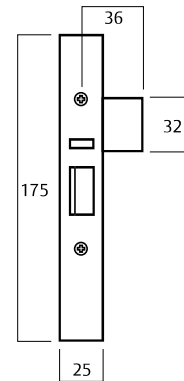

ES2100 Series Monitored Electric Strike

Integrated magnets
Align with integrated reed switch.

ES2100 Electric Strike

3570 Series Mortice Lock

Magnet Faceplate

	STD Backset	Extended Backset
Dimension A	60	127
Dimension B	84	151

ES2100 Series Monitored Electric Strike

Ordering Information

Part Number	Product Description
ES2100	ES2100 Multifunction Strike 10-30Vdc Standard Lip with Extension Lip Holes
ES2100-010	ES2100 E/Strike 12-30Vdc M/Function Door Monitored No Lip
ES2100-020	ES2100 E/Strike 12-30Vdc M/Function Door Monitored 8mm Lip

Accessories Ordering Information

Part Number	Product Description
3772AF-2100SS	ES2100 Magnet Faceplate – suits 3770 series mortice locks – Aluminium Door
3772-2100SS	ES2100 Magnet Faceplate – suits 3770 series mortice locks – Timber Door
SP3570-2100SSS	ES2100 Magnet Faceplate – suits 3570 series mortice locks – Timber Door
3782-2100SS	ES2100 Magnet Faceplate – suits 3782 series mortice locks – Aluminium Door
3782TF-2100SS	ES2100 Magnet Faceplate – suits 3782 series mortice locks – Timber Door
220200-519	Mounting Kit
210100-541	13mm Rebate Plate
220200-505	25mm Extension Lip (40.5mm total)
220200-506	50mm Extension Lip (65.5mm total)
220200-507	75mm Extension Lip (90.5mm total)