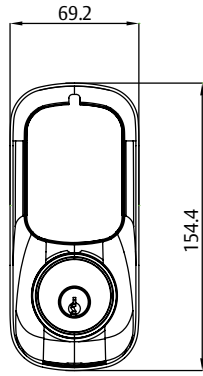

Assure Lock® Keyed

Exterior

Interior

Exterior

Description	Part Number
Yale Assure keyed electronic digital deadbolt satin chrome	YRD226HKSC
Yale Assure keyed electronic digital deadbolt Matt Black	YRD226HKMBK