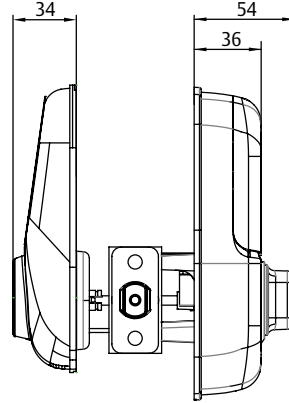

Assure Lock® Keyed

Exterior

Interior

Exterior

Description	Part Number
Yale Assure keyed electronic digital deadbolt satin chrome	YRD226HKSC
Yale Assure keyed electronic digital deadbolt Matt Black	YRD226HKMBK