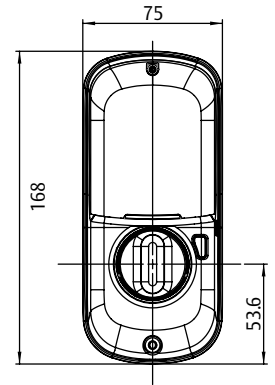

Assure Lock® Keyed

Exterior

Interior

Exterior

Description	Part Number
Yale Assure keyed electronic digital deadbolt satin chrome	YRD226HKSC
Yale Assure keyed electronic digital deadbolt Matt Black	YRD226HKMBK