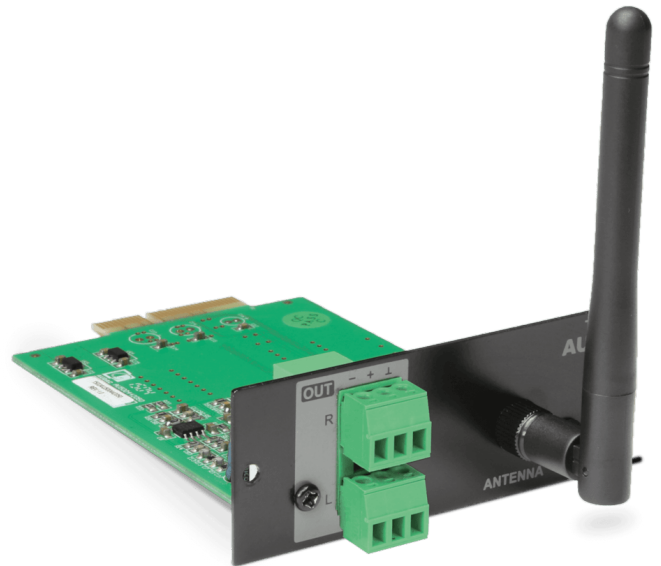

Highlights:

- Works with any SourceCon™ enabled device
- Up to 30 meter Bluetooth transmission
- 8 devices pairing memory
- Extendable antennae
- Version 4.2 /output class 2

Product information:

The BMP42 receiver offers wireless connection possibilities for audio playback from any Bluetooth-compatible portable device including laptops, smartphones, tablets or any other. A long-range transmission distance (up to 30 meters) is possible depending on the installed environment.

Device discovery and pairing protection with storage of up to 8 authorized devices shall prevent playback from unauthorized users in public areas. All media information such as track and artist information can be retrieved from the BMP42 (if supported by the connected device), while playback control is possible from the connected device or remote control.

Applications:

- Bars & Restaurants
- Education
- Hotels
- Corporate
- Residential

System specifications:

Connection	SourceCon™ interface card slot	
Inputs	Bluetooth receiver	
Outputs	Type	Balanced stereo line outputs (3-pin Euro Terminal Block (Pitch - 3.81 mm))
	Level	8 dB ~ 82 dB
Bluetooth specification	V4.2	
	Class 2 output power	
THD+N (@ 1 kHz)	< 0.07%	
Crosstalk (@ 1 kHz)	80 dB	
Power	Consumption	0.5 W

Product Features:

Dimensions		87 x 34.5 x 114 mm (W x H x D)
Weight		0.075 kg
Mounting		SourceCon™ interface card slot
Accessories	Included	2.4 GHz bluetooth antenna (SMA)
	Optional	BAE100 Antenna extender kit