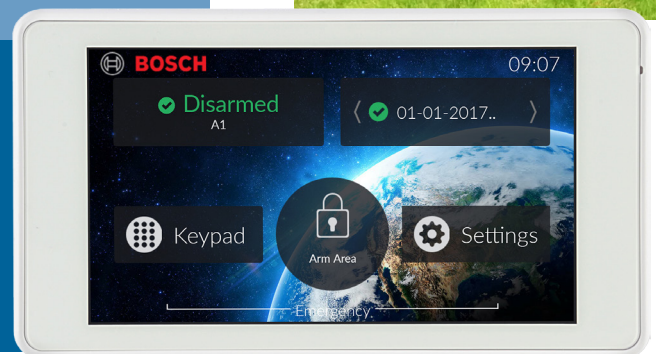

BOSCH
Invented for life

TouchOne Mini 5" Code Pad for Solution 2000/3000

The TouchOne Mini code pad is a high definition 5" touchscreen for the Bosch Solution 2000 & 3000 control panels that provides a rich graphical user interface and extended functionality.

Use the TouchOne Mini to:

- arm and disarm the panel
- bypass and rename zones
- maintain users including PINs and keyfobs
- control and rename outputs
- change the time and date
- connect to your local WiFi network to install apps, use the Intercom App (to communicate with a Video Door Station or another TouchOne Mini), and access automatic updating and diagnostics
- show a photo slideshow during Standby mode

Key Features:

- ▶ Provides a graphical interface to the major functions of a Solution 2000 or 3000 alarm panel
- ▶ View critical status information of the system and perform common actions from the Home Screen
- ▶ 1280 px x 720 px resolution (Landscape)
- ▶ MicroSD Card slot for adding photos or updating the device