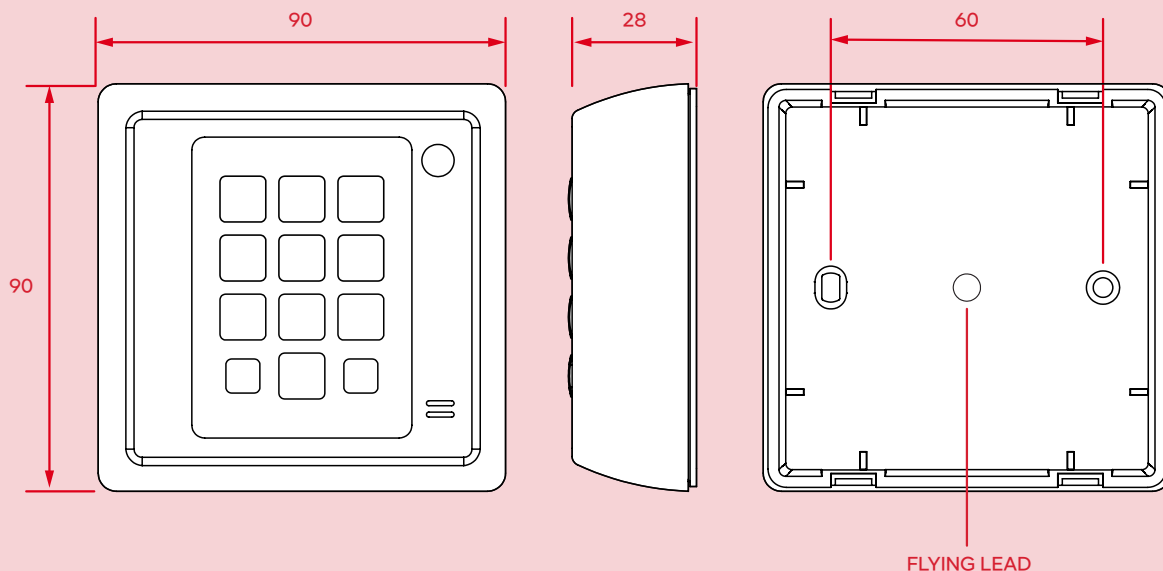

BT817

RFID READER DATASHEET

23.06.21

PRODUCT

The BT817 is a two-factor wall mount MIFARE® smart card reader with keypad that can be purchased preconfigured or customised to suit any requirement. Able to integrate seamlessly with existing systems and facilitate migrating to higher security technology.

SPECIFICATIONS

- **Voltage at Reader**
8VDC to 16VDC
- **Current Usage**
Average: 90mA
Peak: 190mA
- **Card Read Range**
20mm to 40mm (0.8" to 1.6")
- **Operating Temperature**
-25°C to +65°C (-13°F to +149°F)
- **Relative Humidity (% max)**
90%, operating non condensing
- **Reader Dimensions**
90mm (3.54") X 90mm (3.54") X
28mm (1.10")
- **Materials**
Reader / Shroud Body: ABS
Plastic
Colour Finish: Charcoal
- **Feedback**
Green/Red/Blue LED, with
external control
Buzzer, with external control
Tamper detection, optional
output
- **Keypad**
12 button illuminated, PIN on
Card (PoC), 8-bit COTAG or
custom
- **Credential Options**
ISO14443A, MIFARE Classic®
1K/4K, MIFARE Plus® X 2K/4K,
MIFARE® DESFire® EV1 4K/8K,
MIFARE® DESFire® EV2 4K/8K,
MIFARE® DESFire® EV3 4K/8K
- **Compliance and Certification**
FCC, CE, UKCA, RCM, RoHS, IP65
- **Reader Variants**
BT817-1 – CSN Reader
BT817-2 – miPASS2 Reader
BT817-3 – Custom MIFARE
Classic Reader
BT817-4 – miPASS3 Reader
BT817-5 – miPASS4 Reader
BT817-6 – Custom MIFARE
DESFire Reader
- **Accessories**
B4023G000000 – BT817 Tamper
Backbox
B4033G000000 – BT817 Tamper
Plate
B4101G000000 – BT817
Replacement Shroud

DIAGRAM

DIAGRAMS ARE NOT TO SCALE. MEASUREMENTS ARE IN MILLIMETERS (MM).

CONTACT SALES@BQTSOLUTIONS.COM TO BE PUT IN TOUCH WITH YOUR LOCAL REPRESENTATIVE.

WWW.BQTSOLUTIONS.COM