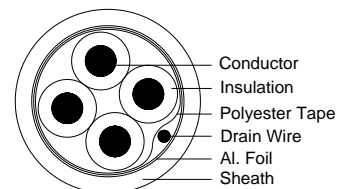

## Part No: MC144S

Description	Stranded 21 AWG (14/0.2mm) PACW, 4C, PVC Insulation, Aluminium Polyester Tape, Overall Screen, TACW 24AWG Drain Wire, PVC Sheath.
Applicable Standards	AS/ACIF S008, BS4737-3.30, AS 1049
Suitable Applications	Used in signal transmission and for the connection of DTE (Data Terminal Equipment) operating on RS-422, X.27 and similar interfaces. Can also be used in the security market for connection of sensors, keypads and alarm modules.
Not suitable for mains connection	

### Cable Construction Relative Parts

Sheath	Material :	PVC
	Colour :	Grey
	Nominal Thickness (mm) :	0.7
	Nominal OD (mm) :	5.7