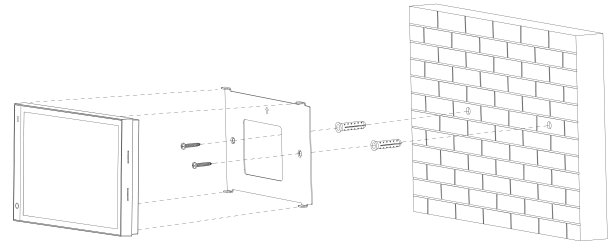

Performance

Casing Material	PC + ABS
-----------------	----------

General

Appearance Color	Gray
Power Supply	48 VDC, 0.5 A Standard PoE
Power Adapter	Optional
Installation	Surface Mount
Certifications	CE
Accessory	Included: RS-485 and power output cable, bracket and alarm cable. Optional: Power cord
Product Dimensions	246.5 mm × 156.1 mm × 19.4 mm (9.70" × 6.15" × 0.76") (H × W × D)
Operating Temperature	-10 °C to +55 °C (+14 °F to +131 °F)
Operating Humidity	10%–95% (RH), non-condensing
Operating Altitude	Below 3,000 m (9,842.52 ft)
Power Consumption	≤ 10 W (standby), ≤ 13 W (working)
Gross Weight	1.44 kg (3.17 lb)
Storage Temperature	0 °C to +40 °C (+32 °F to +104 °F)
Storage Humidity	30%–75%
Operating Environment	Indoor

Ordering Information

Type	Model	Description
Smart Control Panel	DHI-SCP3042A-BZ-S	2-Wire IP Smart Control Panel

Installation

Dimensions (mm[inch])

Application