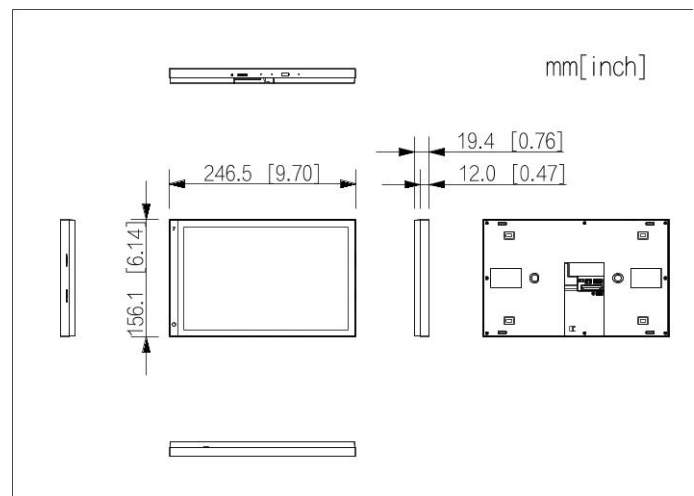

Performance

Casing Material	PC + ABS
-----------------	----------

General

Appearance Color	Gray
Power Supply	48 VDC, 0.5 A Standard PoE
Power Adapter	Optional
Installation	Surface Mount
Certifications	CE
Accessory	Included: RS-485 and power output cable, bracket and alarm cable. Optional: Power cord
Product Dimensions	246.5 mm × 156.1 mm × 19.4 mm (9.70" × 6.15" × 0.76") (H × W × D)
Operating Temperature	-10 °C to +55 °C (+14 °F to +131 °F)
Operating Humidity	10%–95% (RH), non-condensing
Operating Altitude	Below 3,000 m (9,842.52 ft)
Power Consumption	≤ 10 W (standby), ≤ 13 W (working)
Gross Weight	1.44 kg (3.17 lb)
Storage Temperature	0 °C to +40 °C (+32 °F to +104 °F)
Storage Humidity	30%–75%
Operating Environment	Indoor

Ordering Information

Type	Model	Description
Smart Control Panel	DHI-SCP3042A-BZ-S	2-Wire IP Smart Control Panel

Installation

Dimensions (mm[inch])

Application