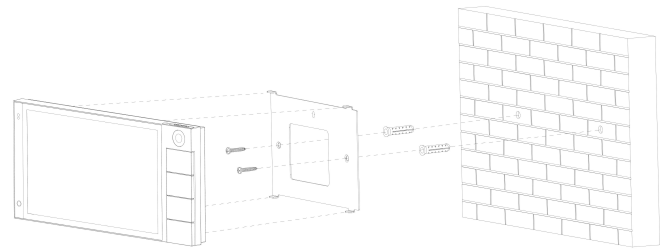

Zigbee

Wireless Standard	802.15.4
Wireless Frequency Range	2400-2483.5MHz
Max. Transmission Power	≤ 10 dBm @ 2400-2483.5 MHz
Zigbee	Zigbee 3.0: Reserved to realize third-party access.

Sub 1G

Wireless Frequency Range	868-868.6 MHz
Max. Transmission Power	14 dBm @ 868-868.6MHz
Modulation Method	FSK/GFSK

Port

RS-485	1
USB	1
Alarm Input	8 channels
Alarm Output	1 channel
Power Output	1 port (12 V, 200 mA)
Doorbell	Yes (use the alarm input port)
Network Port	1 × 10/100 Mbps Ethernet port

Performance

Casing Material	PC + ABS

General

Appearance Color	Gray
Power Supply	48 VDC, 0.5 A Standard PoE
Power Adapter	Optional
Installation	Surface Mount
Certifications	CE
Accessory	Included: RS-485 and power output cable, bracket and alarm cable. Optional: Power cord
Product Dimensions	210.2 mm × 103.1 mm × 18.6 mm (8.28" × 4.06" × 0.73") (H × W × D)
Operating Temperature	-10 °C to +55 °C (+14 °F to +131 °F)
Operating Humidity	10%–95% (RH), non-condensing
Operating Altitude	Below 3,000 m (9,842.52 ft)

Power Consumption	≤ 8 W (standby), ≤ 13 W (working)
Gross Weight	0.88 kg (1.94 lb)
Storage Temperature	0 °C to +40 °C (+32 °F to +104 °F)
Storage Humidity	30%–75%
Operating Environment	Indoor

Ordering Information

Type	Model	Description
Smart Control Panel	DHI-SCP3022B-CBZ-S	2-Wire IP Smart Control Panel

Installation