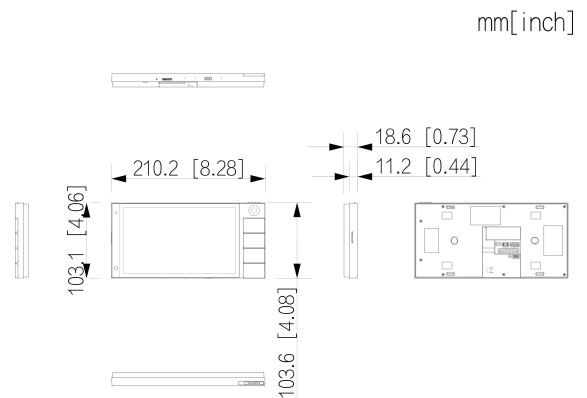

## General

Appearance Color	Gray
Power Supply	48 VDC, 0.5 A Standard PoE
Power Adapter	Optional
Installation	Surface Mount
Certifications	CE
Accessory	Included: RS-485 and power output cable, bracket and alarm cable. Optional: Power cord
Product Dimensions	210.2 mm × 103.1 mm × 18.6 mm (8.28" × 4.06" × 0.73") (H × W × D)
Operating Temperature	-10 °C to +55 °C (+14 °F to +131 °F)
Operating Humidity	10%–95% (RH), non-condensing
Operating Altitude	Below 3,000 m (9,842.52 ft)

Power Consumption	≤ 8 W (standby), ≤ 13 W (working)
Gross Weight	0.88 kg (1.94 lb)
Storage Temperature	0 °C to +40 °C (+32 °F to +104 °F)
Storage Humidity	30%–75%
Operating Environment	Indoor

## Dimensions (mm[inch])

Application