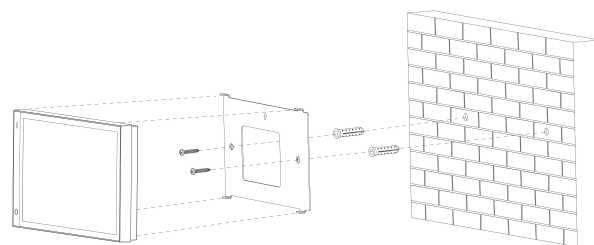

DHI-SCP3022A-B-S

Power Output	1 port (12 V, 200 mA)
Doorbell	Yes (use the alarm input port)
Network Port	1 × 10/100 Mbps Ethernet port
Performance	
Casing Material	PC + ABS
General	
Appearance Color	Gray
Power Supply	48 VDC, 0.5 A Standard PoE
Power Adapter	Optional
Installation	Surface Mount
Certifications	CE
Accessory	Included: RS-485 and power output cable, bracket and alarm cable. Optional: Power cord
Product Dimensions	176.2 mm × 103.1 mm × 18.6 mm (6.94" × 4.06" × 0.73") (H × W × D)
Operating Temperature	-10 °C to +55 °C (+14 °F to +131 °F)
Operating Humidity	10%–95% (RH), non-condensing
Operating Altitude	Below 3,000 m (9,842.52 ft)
Power Consumption	≤ 8 W (standby), ≤ 12 W (working)
Gross Weight	0.84 kg (1.85 lb)
Storage Temperature	0 °C to +40 °C (+32 °F to +104 °F)
Storage Humidity	30%–75%
Operating Environment	Indoor

Ordering Information

Type	Model	Description
Smart Control Panel	DHI-SCP3022A-B-S	2-Wire IP Smart Control Panel

Installation