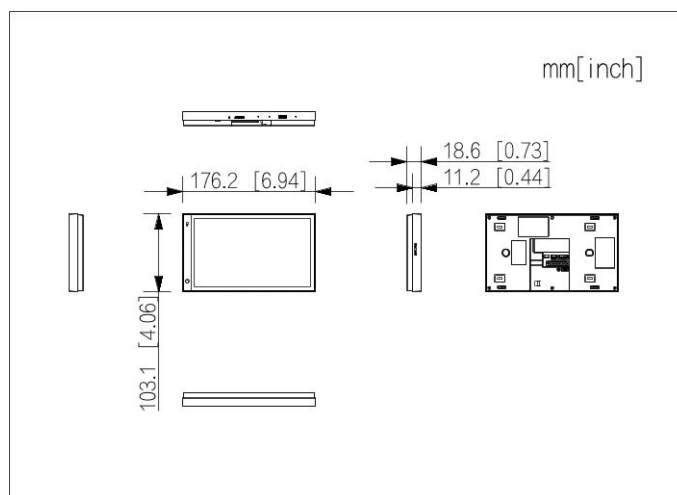

Power Output	1 port (12 V, 200 mA)
Doorbell	Yes (use the alarm input port)
Network Port	1 × 10/100 Mbps Ethernet port
Performance	
Casing Material	PC + ABS
General	
Appearance Color	Gray
Power Supply	48 VDC, 0.5 A Standard PoE
Power Adapter	Optional
Installation	Surface Mount
Certifications	CE
Accessory	Included: RS-485 and power output cable, bracket and alarm cable. Optional: Power cord
Product Dimensions	176.2 mm × 103.1 mm × 18.6 mm (6.94" × 4.06" × 0.73") (H × W × D)
Operating Temperature	-10 °C to +55 °C (+14 °F to +131 °F)
Operating Humidity	10%–95% (RH), non-condensing
Operating Altitude	Below 3,000 m (9,842.52 ft)
Power Consumption	≤ 8 W (standby), ≤ 12 W (working)
Gross Weight	0.84 kg (1.85 lb)
Storage Temperature	0 °C to +40 °C (+32 °F to +104 °F)
Storage Humidity	30%–75%
Operating Environment	Indoor

Ordering Information

Type	Model	Description
Smart Control Panel	DHI-SCP3022A-B-S	2-Wire IP Smart Control Panel

Installation

Dimensions (mm[inch])

Application