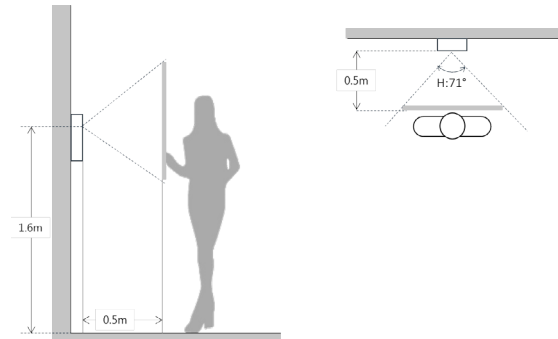

General

Ingress Protection	IP54
Tamper Switch	1
Installation	Flush
Material	Plastic
Power	DC 12V
Power Consumption	Work ≤10W
Working Temperature	-30°C to +60°C
Relative Humidity	10%RH-90%RH
Dimensions	100.0mm×141.0mm×42.0mm
Weight	0.4kg

Dimensions

View Area

Application