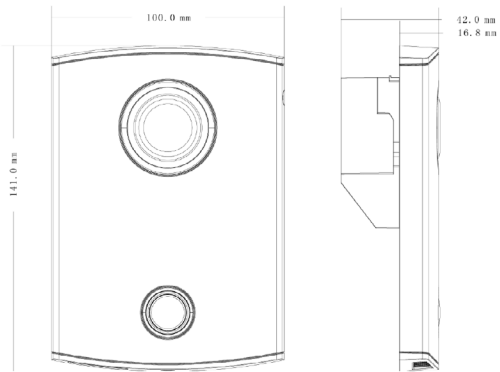

General

Ingress Protection	IP54
Tamper Switch	1
Installation	Flush
Material	Plastic
Power	DC 12V
Power Consumption	Work ≤10W
Working Temperature	-30°C to +60°C
Relative Humidity	10%RH-90%RH
Dimensions	100.0mm×141.0mm×42.0mm
Weight	0.4kg

Dimensions

View Area

Application