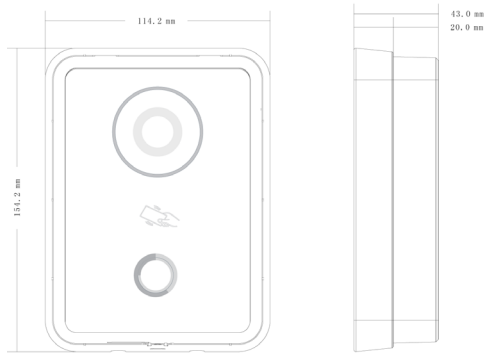

Interface

Door Control	2(1 relay out for main lock, 1 extended by access control module)
Alarm In	2(1ch unlock button, 1ch feedback)
RS485	1

Network

Ethernet	10M/100Mbps Self-adaptive
----------	---------------------------

Network Protocol	TCP/IP
------------------	--------

General

Ingress Protection	IP65
Tamper Switch	1
Installation	Surface
Material	Tempered Glass
Power	DC 12V
Power Consumption	Work ≤10W
Working Temperature	-30°C to +60°C
Relative Humidity	10%RH-90%RH
Dimensions	154.2mm×114.2mm×43.0mm
Weight	0.6kg

Dimensions

View Area

Application