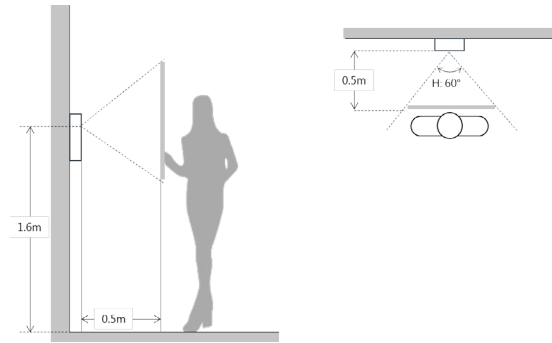

Network Protocol	TCP/IP
------------------	--------

General

Ingress Protection	IP65
Tamper Switch	1
Installation	Surface
Material	Tempered Glass
Power	DC 12V
Power Consumption	Work ≤10W
Working Temperature	-30°C to +60°C
Relative Humidity	10%RH-90%RH
Dimensions	154.2mm×114.2mm×43.0mm
Weight	0.6kg

Dimensions

View Area

Application