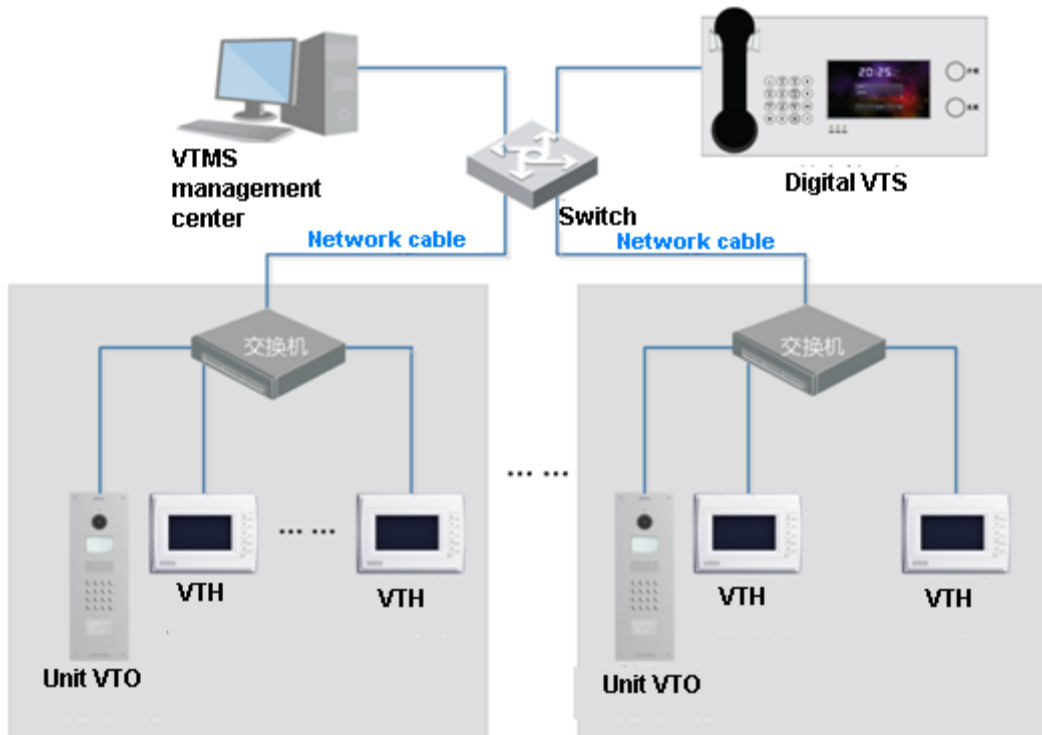

DAHI1400 (DS-VTS1500A)

Wiring

*Design and specifications are subject to change without notice.