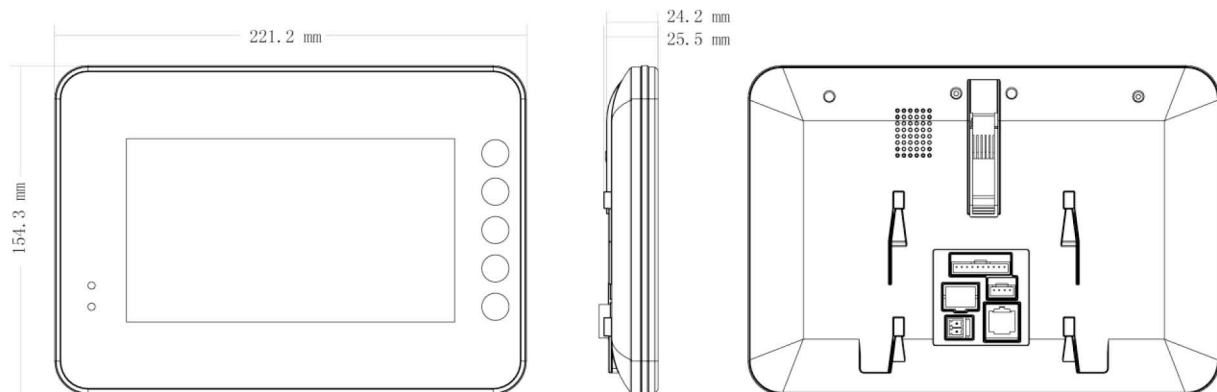

DH-VTH1560B

	network protocol	TCP/IP
General	Power	DC 10~15V or supply directly by Special switching power
	Power Consumption	Standby $\leq 1.5W$, work $\leq 7W$
	work environment	Temperature: -10°C~+60°C
		Humidity: 10~90%RH
	Dimensions	221.2mm×154.3mm×24.2mm (L*W*T) ;
Weight	0.8Kg;	

Dimensions

Dahua Technology Co., Ltd.

1187BinAn Road, Binjiang District, Hangzhou, China

Tel: +86-571-87688883

Fax: +86-571-87688815

Email: overseas@dahuatech.com

www.dahuatech.com

*Design and specifications are subject to change without notice.