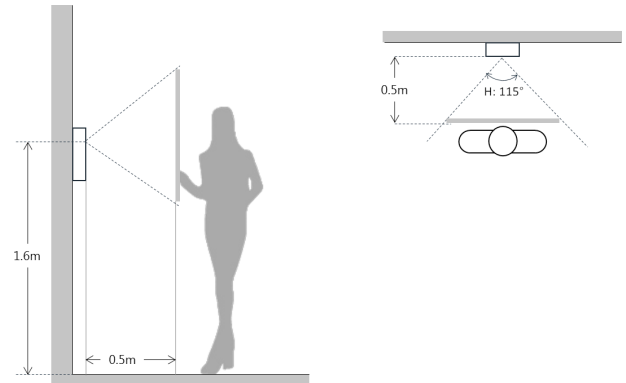

#### Display

LCD Screen	10" IPS 800x1280
------------	------------------

#### General

Ingress Protection	IP55, IK07
Tamper Switch	1
Installation	Flush
Material	Tempered Glass Aluminum
Power	DC 12V
Power Consumption	Standby ≤8W, Work ≤30W
Working Temperature	-20°C~+60°C
Relative Humidity	10%~90%RH
Dimensions	475mm×174mm×58mm
Weight	2Kg

Dimensions

View Area

Application