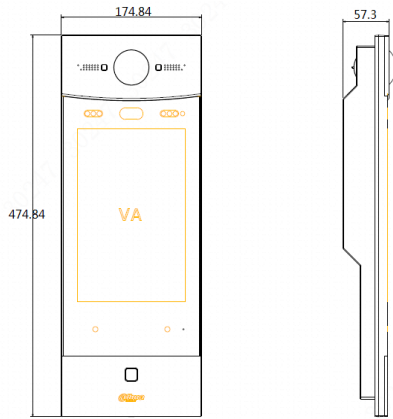

#### Display

LCD Screen	10" IPS 800x1280
------------	------------------

#### Approaching Induction

Body Approaching	1m
------------------	----

#### Interface

Alarm In/Out	2/2
--------------	-----

Door Control	1 Relay Out 1 RS485 1 Feedback 1 Exit Button
Wiegand In/Out	1/1

Dimensions

View Area

Application