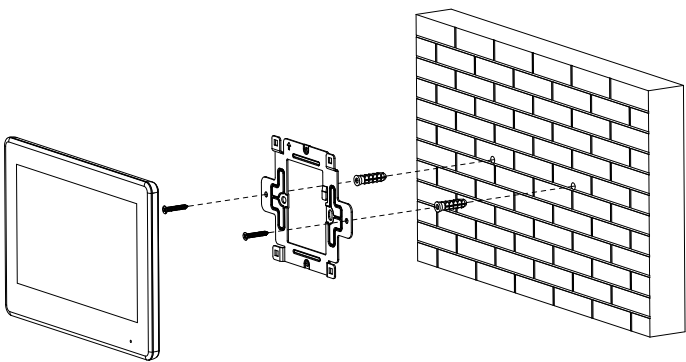

Power Consumption	Standby ≤ 2 W; working ≤ 6 W
Net Weight	0.34 kg (0.74 lb)
Gross Weight	0.58 kg (1.27 lb)
Gross Weight	575 g (1.27 lb)

Ordering Information		
Type	Model	Description
IP Indoor Monitor	DHI-VTH2622GW-W	Two-wire Digital & WiFi Indoor Monitor

Installation