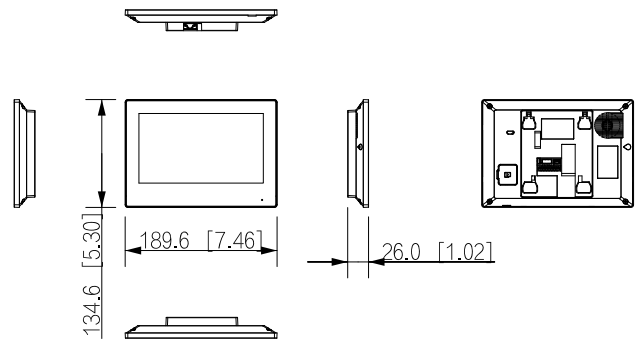

#### General

Color	White
Power Supply	48 VDC 1.25 A
Installation	Surface mount
Certifications	CE; FCC
Accessory	Bracket and alarm ribbon cable (included)
Dimensions	189.6 mm × 134.6 mm × 26.0 mm (7.50" × 5.30" × 1.00")
Operating Temperature	-10°C to +55°C (+14°F to 131°F)
Operating Humidity	10%–95% RH (non-condensing)
Operating Altitude	Beneath 3000 m (9842.52 ft)

Power Consumption	Standby $\leq 2$ W; working $\leq 6$ W
Net Weight	0.34 kg (0.74 lb)
Gross Weight	0.58 kg (1.27 lb)
Gross Weight	575 g (1.27 lb)

Ordering Information		
Type	Model	Description
IP Indoor Monitor	DHI-VTH2622GW-W	Two-wire Digital & WiFi Indoor Monitor

### Dimensions (mm[inch])