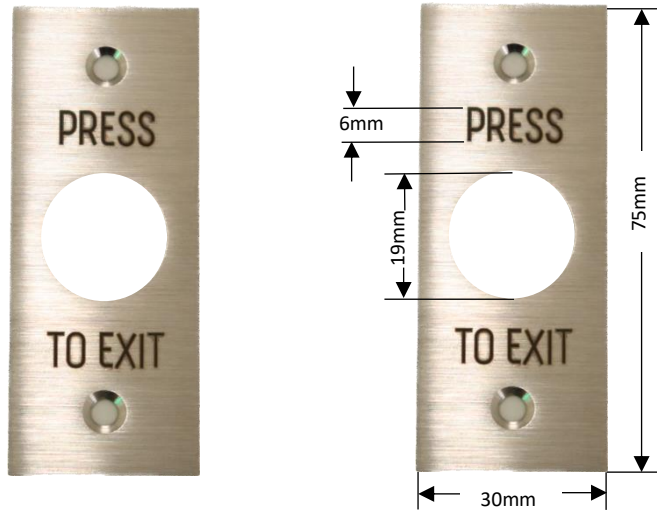

DFMS19

Material : STAINLESS STEEL

Color : STAINLESS STEEL

Plate style : MULLION/SLIM

Text Printed : "PRESS TO EXIT"

Text Color : BLACK

Button Hole Cutout Size : 19mm

Mounting Holes : 2

Screw Hole Cutout Size : 5mm

Plate Size : 75Hx30Wx1.5D (mm)