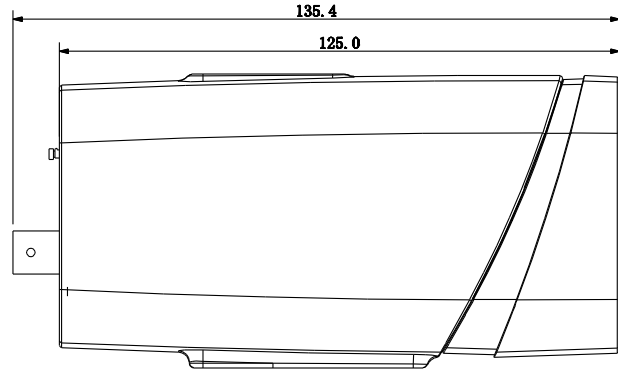

## DH-IPC-HF8331E

	Heat map
<b>Network</b>	
Ethernet	RJ-45 (10/100Base-T)
Wi-Fi	N/A
Protocol	IPv4/IPv6, HTTP, HTTPS, SSL, TCP/IP, UDP, UPnP, ICMP, IGMP, SNMP, RTSP, RTP, SMTP, NTP, DHCP, DNS, PPPOE, DDNS, FTP, IP Filter, QoS, Bonjour
Compatibility	ONVIF, PSIA, CGI
Max. User Access	20 users
Smart Phone	iPhone, iPad, Android, Windows Phone
<b>Auxiliary Interface</b>	
Memory Slot	Micro SD, Max 128GB
Alarm	2/1 channel In/Out
<b>General</b>	
Power Supply	DC12V/AC24V, PoE (802.3af)
Power Consumption	Max 10W (ICR&ABF on, MotorizedLens)
Working Environment	-30°C~+60°C, Less than 95% RH
Ingress Protection	N/A
Dimensions	71.4mm×65.5mm×135.4mm
Weight	0.58Kg

## Dimensions (mm)