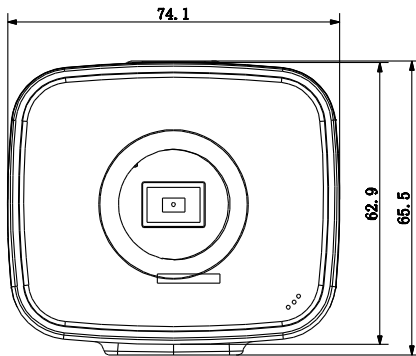

## Technical Specifications

<b>Model</b>	<b>DH-IPC-HF8331E</b>	
<b>Camera</b>		
Image Sensor	1/2.8" 3Megapixel CMOS	
Effective Pixels	2048(H)x1536(V)	
Scanning System	Progressive	
Electronic Shutter Speed	Auto/Manual, 1/3(4)~1/100000s	
Min. Illumination	0.005Lux/F1.2(Color), 0.0005Lux/F1.2(B/W)	
S/N Ratio	More than 50dB	
Video Output	1 channel BNC (1.0Vp-p,75Ω)	
<b>Camera Features</b>		
Max. IR LEDs Length	N/A	
Day/Night	Auto(ICR)/Color/B/W	
Backlight Compensation	BLC / HLC / WDR 140dB	
White Balance	Auto/Manual	
Gain Control	Auto/Manual	
Noise Reduction	Ultra 3D	
Privacy Masking	Up to 4 areas	
EIS	Support	
Ultra Defog	Support	
Smart focus	ABF	
<b>Lens</b>		
Mount Type	C/CS	
<b>Video</b>		
Compression	H.265/H.264/MJPEG	
Resolution	3M(2048×1536)/1080P(1920×1080)/720P(1280×720)/D1(704×576) /CIF(352×288)	
Frame Rate	Main Stream	3M/1080P (1~25/30fps)
	Sub Stream	D1/CIF(1 ~ 25/30fps)
	Third Stream	1080P/720P/D1(1 ~ 25/30fps)
Bit Rate	H.264: 40K ~ 10Mbps	
ROI	Up to 4 areas	
<b>Audio</b>		
Compression	G.711a / G.711u	
Interface	1/1 channel In/Out(Built in Mic)	
<b>Smart Function</b>		
Smart detection	Tripwire	
	Intrusion	
	Scene change	
	Missing/Abandoned	
	Audio detect	
	Face detect	
Intelligent function	People counting	

## DH-IPC-HF8331E

	Heat map
<b>Network</b>	
Ethernet	RJ-45 (10/100Base-T)
Wi-Fi	N/A
Protocol	IPv4/IPv6, HTTP, HTTPS, SSL, TCP/IP, UDP, UPnP, ICMP, IGMP, SNMP, RTSP, RTP, SMTP, NTP, DHCP, DNS, PPPOE, DDNS, FTP, IP Filter, QoS, Bonjour
Compatibility	ONVIF, PSIA, CGI
Max. User Access	20 users
Smart Phone	iPhone, iPad, Android, Windows Phone
<b>Auxiliary Interface</b>	
Memory Slot	Micro SD, Max 128GB
Alarm	2/1 channel In/Out
<b>General</b>	
Power Supply	DC12V/AC24V, PoE (802.3af)
Power Consumption	Max 10W (ICR&ABF on, MotorizedLens)
Working Environment	-30°C~+60°C, Less than 95% RH
Ingress Protection	N/A
Dimensions	71.4mm×65.5mm×135.4mm
Weight	0.58Kg

## Dimensions (mm)