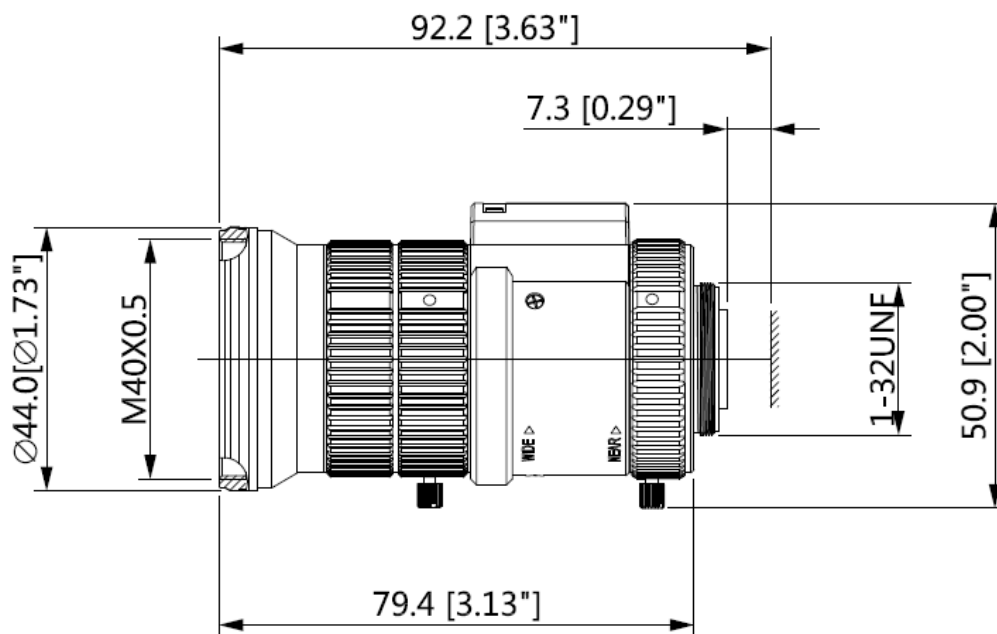

# DHU20023 (DH-PFL0550-E6D)

6 MegaPixel 5-50mm Lens

## Technical Specifications

<b>Model</b>		<b>DH-PFL0550-E6D</b>
<b>Parameter</b>		
Image format		1/2.7"
Focal length		5-50mm
Lens pixel		6MP
Aperture		F1.6
Mount		CS
Field Angle (D*H*V)	1/2.7"	W: 65.7°x49.6°x36.9° T: 5.2°x7°x5.2°
	1/2.9"(3:2)	W: 58.1°x47°x33.2° T: 8.1°x6.6°x4.7°
	1/4"	W: 42°x33°x25° T: 5.9°x4.7°x3.6°
Lens Control	Focus	Manual
	Zoom	Manual
	Iris	DC-iris
IR Correction		Yes
M.O.D.		0.5m(1.64ft)
Dimension		φ44x85.7mm(φ1.73"x3.37")
Weight		0.2kg(0.44lb)
Operating temperature		-30°C ~ +70°C (-22°F ~ 158°F)
Humidity		<90% RH

## Order Information

Type	Part Number	Description
Lens	DH-PFL0550-E6D	6 MegaPixel 5-50mm Lens _Dahua brand
	PFL0550-E6D	6 MegaPixel 5-50mm Lens _Neutral, no brand

### Dimensions(mm/inch)