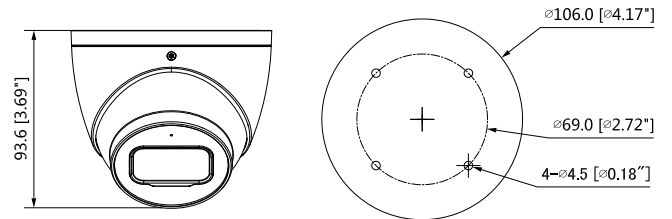

Ingress Protection	IP67
Structure	
Casing	Metal
Dimensions	Φ106 mm × 93.6 mm (4.17" × 3.69")
Net Weight	0.55 kg (1.21 lb)
Gross Weight	0.71 kg (1.57 lb)

Ordering Information		
Type	Part Number	Description
4MP Camera	DH-IPC-HDW3441EMP-AS	4MP Lite AI IR Fixed focal Eyeball Network Camera,PAL
	DH-IPC-HDW3441EMN-AS	4MP Lite AI IR Fixed focal Eyeball Network Camera,NTSC
Accessories (optional)	PFA130-E	Junction Box
	PFB204W	Wall mount
	PFA152-E	Pole mount
	PFA151	Corner Mount
	PFA106	Mount Adapter
	PFB220C	Ceiling Mount
	PFM114	TLC SD card

Junction Mount	Corner Mount
PFA130-E	PFA151+PFB204W
Wall Mount	Ceiling Mount
PFB204W	PFA106+PFB220C
Ceiling Mount	Pole Mount
	PFB204W + PFA152-E

Dimensions (mm[inch])

Accessories

Optional: