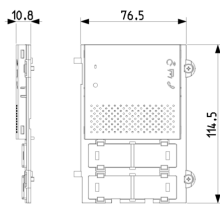

ELVOX Door entry: Pixel audio front mod.duplex teal.grey

41102.01

ELVOX Door entry / Universal components / Pixel

Pixel audio front mod.duplex teal.grey

Pixel audio front module, for Due Fili Plus audio electronics unit 41002, with video camera input and teleloop function, grey.

Product Status

3 - Active

Minimum order quantity

1 NR

Drawings

Space view

Backside view

3D View

Technical data

- **Class group:** Communication technique
- **Class:** Mounting element for indoor station door communication

- **Material:** Aluminium
- **Colour:** Grey

Certifications

- 00. CE Marking - EU
- 43. UKCA mark - Great Britain

Packaging

Code 8013406304902
Quantity 1 NR
Dim. 12x9.1x1.9 [cm]
Weight 52.4 [g]

Code 8013406304919
Quantity 5 NR
Dim. 13.3x10.2x10 [cm]
Weight 311.2 [g]

Legal

Vimar reserves the right to change at any time and without notice the characteristics of the products reported. Installation should be carried out by qualified staff in compliance with the current regulations regarding the installation of electrical equipment in the country where the products are installed. For the terms of use of the information on the product info sheet see [Conditions of Use](#).