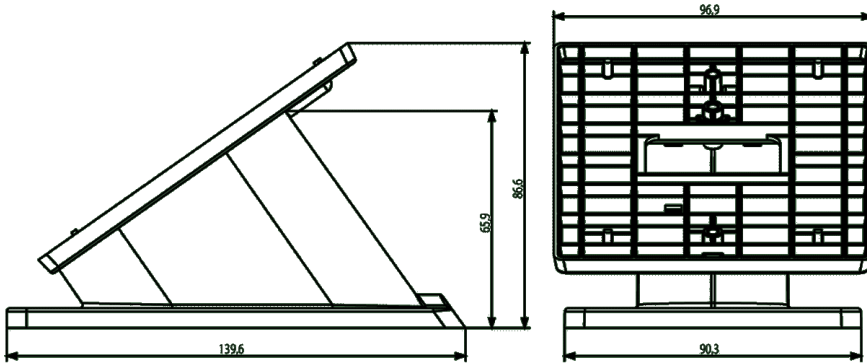

Vimar - 753A - Table box for Tab white

Code	753A
Family	ELVOX Door entry / Universal components / Tab Series
Description	Table box for Tab white
Long Description	Table mounting baseplate for Tab and Tab Free video door entry units and Tab jr. interphone, white
Product Status	3 - Active
Minimum order quantity	1 NR

Sheets, Manuals

[FI - Instructions sheet \(729 kb\)](#)

Drawings

SPACE VIEW

[download.png](#) - [download.dxf](#)

BACKSIDE VIEW

[download.png](#) - [download.dxf](#)

3D VIEW

Colour: White

Packaging

8 013406 259806

Code 8013406259806

Quantity 1 NR

Dim. 14.5x9.5x7.7
[cm]

Weight 123 [g]

Share