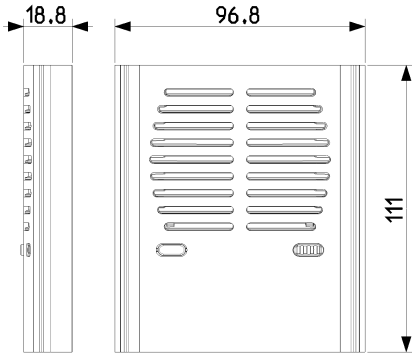

Sheets, Manuals

[FI - Instructions sheet \(289 kb\)](#)

Certifications

99. WEEE Directive ([download](#))

Drawings

SPACE VIEW

[download.png](#) - [download.dxf](#)

BACKSIDE VIEW

[download.png](#) - [download.dxf](#)

3D VIEW

[download.png](#) - [download.dxf](#)

Technical data

Class group: Communication technique

Class: Functional module for door communication

Model: Speak/ring

Installation technique: Other

Code 8013406139979

Quantity 1 NR

Dim. 11.5x10x4.7 [cm]

Weight 101 [g]

8 013406 225580

Code 8013406225580

Quantity 8 NR

Dim. 23.5x20x10.8
[cm]

Weight 980 [g]

8 013406 297235

Code 8013406297235

Quantity 160 NR

Dim. 56x49x42 [cm]

Weight 20,995 [g]

Share

Legal