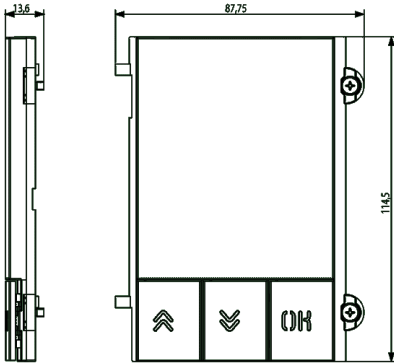

Vimar - 41118.01 - Pixel display front module grey

Code	41118.01
Family	ELVOX Door entry / Universal components / Pixel
Description	Pixel display front module grey
Long Description	Display front module for Due Fili Plus electronic unit 41018, grey
Product Status	3 - Active
Minimum order quantity	1 NR

Sheets, Manuals

[MI - Installer guide \(2578 kb\)](#)

Drawings

SPACE VIEW

[download.png](#) - [download.dxf](#)

BACKSIDE VIEW

[download.png](#) - [download.dxf](#)

3D VIEW

Technical data

Class group: Communication technique

Class: Mounting frame for house station

Colour: Grey

Height: 114,50 mm

Packaging

Code 8013406271648

Quantity 1 NR

Dim. 12x9.1x1.9 [cm]

Weight 56.2 [g]

8 013406 271655

Code 8013406271655

Quantity 5 NR

Dim. 13.3x10.2x10
[cm]

Weight 329.4 [g]

Share