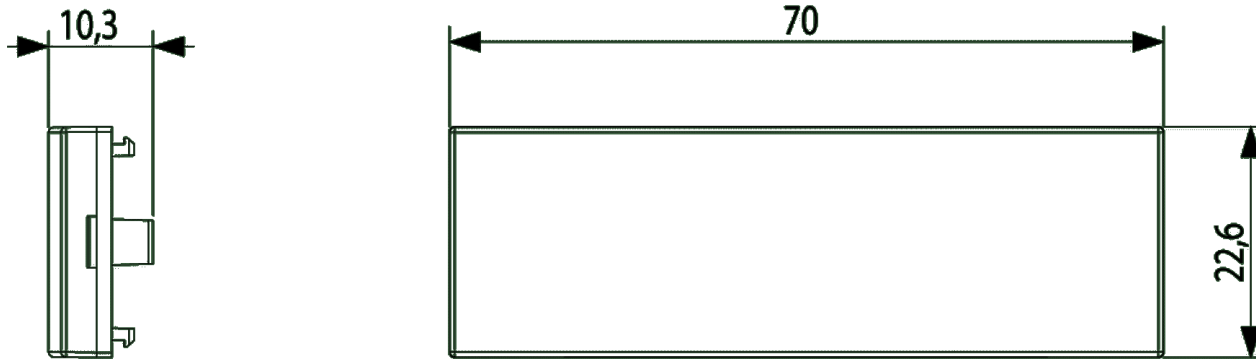

Sheets, Manuals

[MI - Installer guide \(2578 kb\)](#)

[SC - Data sheet \(1990 kb\)](#)

Certifications

99. WEEE Directive ([download](#))

Drawings

SPACE VIEW

[download.png](#) - [download.dxf](#)

[Interacting with the TAB Free](#)

[Installation and configuration](#)

Technical data

Class group: Communication technique

Class: Mounting frame for house station

Colour: White

Height: 22,60 mm

Packaging

8 013406 271464

Code 8013406271464

Quantity 1 NR

Dim. 7x2.3x1.3 [cm]

Weight 8.1 [g]

8 013406 271471

Code 8013406271471

Quantity 15 NR

Dim. 12.8x8.5x4.5
[cm]

Weight 143.2 [g]

8 013406 271945

Code 8013406271945

Quantity 180 NR

Dim. 28x26.5x11.5
[cm]

Weight 1,914 [g]

Share