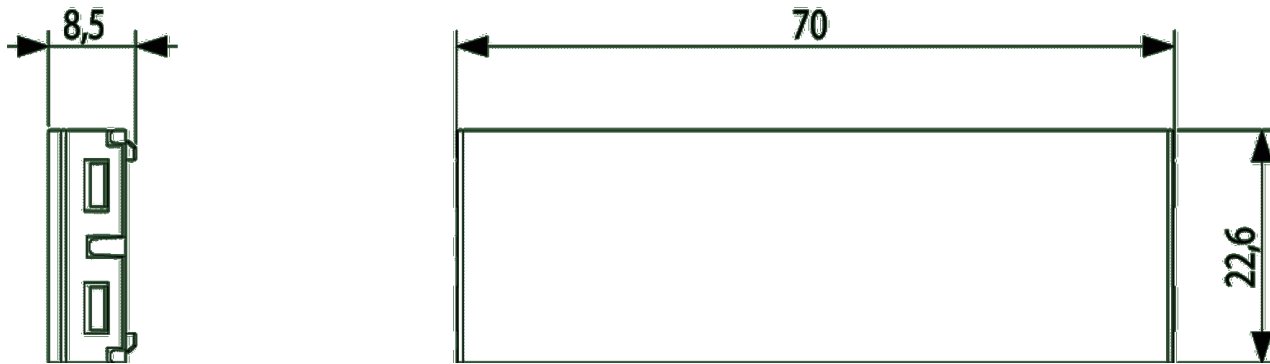

Drawings

SPACE VIEW

[download.png](#) - [download.dxf](#)