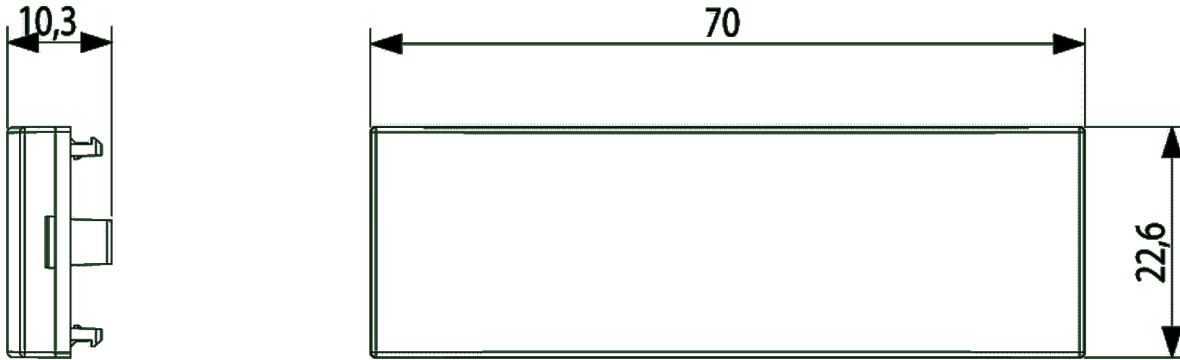

Sheets, Manuals

[MI - Installer guide \(2578 kb\)](#)

[SC - Data sheet \(1990 kb\)](#)

Drawings

SPACE VIEW

[download.png](#) - [download.dxf](#)

BACKSIDE VIEW

[download.png](#) - [download.dxf](#)

Technical data

Class group: Communication technique

Class: Mounting frame for house station

Colour: White

Height: 22,60 mm

Packaging

8 013406 271204

Code 8013406271204

Quantity 1 NR

Dim. 7x2.3x1.3 [cm]

Weight 8 [g]

8 013406 271952

Code 8013406271952

Quantity 15 NR

Dim. 12.8x8.5x4.5
[cm]

Weight 143.8 [g]

8 013406 271969

Code 8013406271969

Quantity 180 NR

Dim. 28x26.5x11.5
[cm]

Weight 1,927.6 [g]

Share

Legal

Vimar reserves the right to change at any time and without notice the characteristics of the products reported.