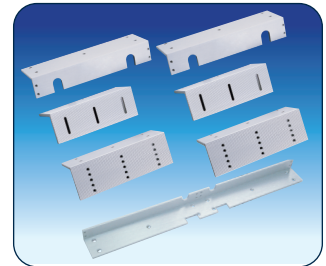

## SPECIAL DOOR FIXING BRACKETS

This range of unique brackets are designed to facilitate the fixing of magnetic locks and their armature plates on special door assemblies such as narrow headers, in-swing, deep door frame heads, glass doors and the like where, standard fixing arrangements are not possible.

### Adjustable "L" and "Z" brackets for inward swing doors

| PART No.      | BRACKET TO SUIT      |
|---------------|----------------------|
| AMZB1-LP      | FEM5700 (old FEM11)  |
| AMZB1D-LP     | FEM5700D (old FEM12) |
| AMZB1-LP DSS  | FEM5700M             |
| AMZB1D-LP DSS | FEM5700DM            |
| AMZB4-LP      | FEM3500              |
| AMZB4D-LP     | FEM3500D             |
| AMZB4-LP      | FEM3500M             |
| AMZB4D-LP     | FEM3500DM            |

### Inverted "U" channel housing to fix armature plate to head of 12mm glass doors

| PART No.         | BRACKET TO SUIT      |
|------------------|----------------------|
| AMGB1-12         | FEM5700 (old FEM11)  |
| 2 x AMGB1-12     | FEM5700D (old FEM12) |
| AMGB1-12 DSS     | FEM5700M             |
| 2 x AMGB1-12 DSS | FEM5700DM            |
| AMGB4-12         | FEM3500              |
| 2 x AMGB4-12     | FEM3500D             |
| AMGB4-12         | FEM3500M             |
| 2 x AMGB4-12     | FEM3500DM            |