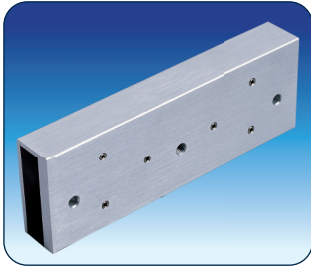

Inverted "U" channel housing to fix armature plate to head of 12mm glass doors