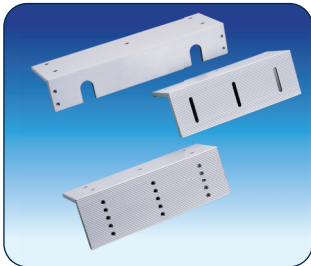

## SPECIAL DOOR FIXING BRACKETS

This range of unique brackets are designed to facilitate the fixing of magnetic locks and their armature plates on special door assemblies such as narrow headers, in-swing, deep door frame heads, glass doors and the like where, standard fixing arrangements are not possible.

### Adjustable "L" and "Z" brackets for inward swing doors

| PART No.      | BRACKET TO SUIT      |
|---------------|----------------------|
| AMZB1-LP      | FEM5700 (old FEM11)  |
| AMZB1D-LP     | FEM5700D (old FEM12) |
| AMZB1-LP DSS  | FEM5700M             |
| AMZB1D-LP DSS | FEM5700DM            |
| AMZB4-LP      | FEM3500              |
| AMZB4D-LP     | FEM3500D             |
| AMZB4-LP      | FEM3500M             |
| AMZB4D-LP     | FEM3500DM            |

### Inverted "U" channel housing to fix armature plate to head of 12mm glass doors

| PART No.         | BRACKET TO SUIT      |
|------------------|----------------------|
| AMGB1-12         | FEM5700 (old FEM11)  |
| 2 x AMGB1-12     | FEM5700D (old FEM12) |
| AMGB1-12 DSS     | FEM5700M             |
| 2 x AMGB1-12 DSS | FEM5700DM            |
| AMGB4-12         | FEM3500              |
| 2 x AMGB4-12     | FEM3500D             |
| AMGB4-12         | FEM3500M             |
| 2 x AMGB4-12     | FEM3500DM            |