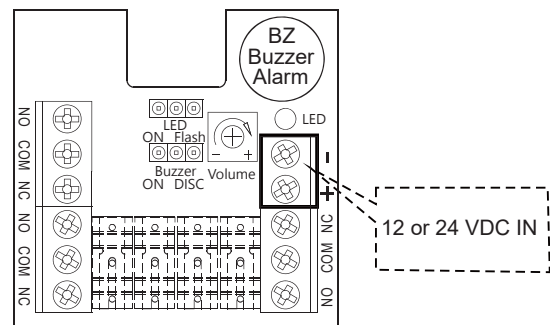

## LED Backlight and Buzzer

The GEM CP-45 Series Resettable Call Point features a visible exit sign with LED backlit and a reset mechanism that avoids glass shards, making it suitable for use in high traffic areas, such as schools, shopping malls, or commercial buildings.

It is designed with three sets of signal output which allows it to connect with electric locks and other accessories such as an alarm or exit button. The call point also features backlight illumination making it easy to identify in the dark.

The LED can be set to green or red or turned off. The buzzer is also volume adjustable and can be turned off if not needed.

**Specifications**

- Operating Voltage: 12/24VDC
- Dimensions: 87x91x53 mm (with clear cover)
- Contact Resistance: 100mΩ
- Switch Rating: 3A 125VAC / 1.5A 250VAC
- Three sets of signal output
- Backlight illumination: Green (normal state), Red (activated)
- Backlit exit sign (in sync with LED illumination)
- Built-in buzzer: 80 dB (Volume adjustable, can be turned off or set to intermittent)
- Plastic Case Color: Green / Red / White / Yellow / Blue 
- Reset key included