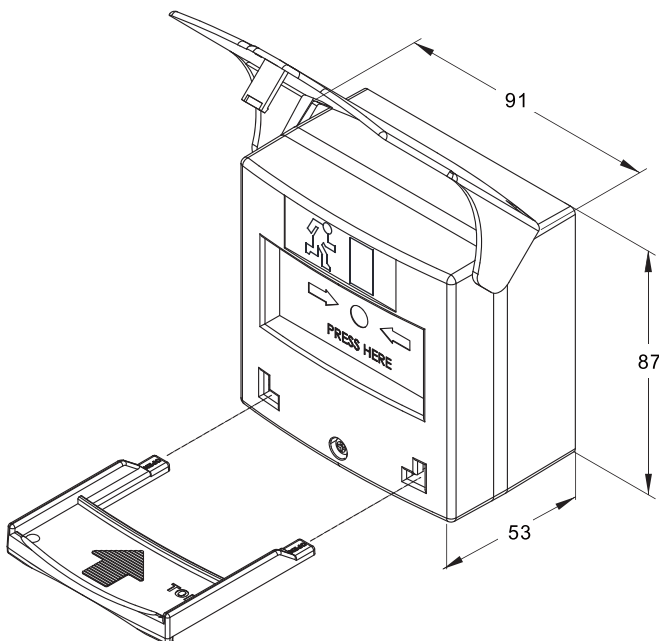

Warranty

The product is warranted against defects in material and workmanship while used in normal service for a period of 1 year from the date of sale to the original client. The GEM policy is one of continual development and improvement; therefore GEM reserves the right to change specifications without notice.

Call Point CP-45BZ-LB

LED Backlight and Buzzer

The GEM CP-45 Series Resettable Call Point features a visible exit sign with LED backlit and a reset mechanism that avoids glass shards, making it suitable for use in high traffic areas, such as schools, shopping malls, or commercial buildings.

It is designed with three sets of signal output which allows it to connect with electric locks and other accessories such as an alarm or exit button. The call point also features backlight illumination making it easy to identify in the dark.

The LED can be set to green or red or turned off. The buzzer is also volume adjustable and can be turned off if not needed.

Specifications

- Operating Voltage: 12/24VDC
- Dimensions: 87x91x53 mm (with clear cover)
- Contact Resistance: 100mΩ
- Switch Rating: 3A 125VAC / 1.5A 250VAC
- Three sets of signal output
- Backlight illumination: Green (normal state), Red (activated)
- Backlit exit sign (in sync with LED illumination)
- Built-in buzzer: 80 dB (Volume adjustable, can be turned off or set to intermittent)
- Plastic Case Color: Green / Red / White / Yellow / Blue
- Reset key included