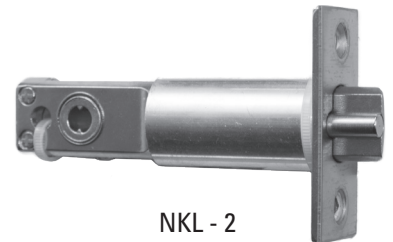

# Latches, Dead Latches and Deadbolt Assemblies for Tubular and Cylindrical Locksets

Available at BLK

CC60SKSS  
Cylindrical  
Latch

CC70SKSS  
Cylindrical  
Latch

C9-314K  
Extension  
60 to 127

CC60DSS  
Cylindrical  
Deadlatch

C9-214  
Extension  
70 to 127

CC70DSS  
Cylindrical  
Deadlatch

EX60-95  
Extension  
60 to 95

CC60DSS  
Cylindrical  
Deadlatch

NKL - 1  
Blade Drive 60  
Deadlatch

NKL - 2  
Blade Drive 70  
Deadlatch

NKL - 3  
Blade Drive 127  
Deadlatch

CT60 - 70SS  
Square Drive  
Adjustable

CT127DSS  
Square Drive  
Deadlatch

CLB60DSS & CLB70DSS  
Fork Drive  
Deadbolt Assembly  
(60/70 Adjustable Available)

CLB60 & 70DSS  
Fork Drive  
Deadbolt Assembly  
(60/70 Adjustable Available)

CLB127DSS  
Fork Drive  
Deadbolt Assembly