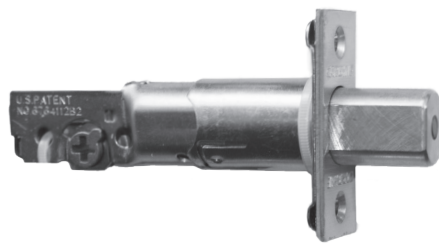

# Latches, Dead Latches and Deadbolt Assemblies for Tubular and Cylindrical Locksets

Available at BLK

CC60SKSS  
Cylindrical  
Latch

CC70SKSS  
Cylindrical  
Latch

C9-314K  
Extension  
60 to 127

CC60DSS  
Cylindrical  
Deadlatch

C9-214  
Extension  
70 to 127

CC70DSS  
Cylindrical  
Deadlatch

EX60-95  
Extension  
60 to 95

CC60DSS  
Cylindrical  
Deadlatch

NKL - 1  
Blade Drive 60  
Deadlatch

NKL - 2  
Blade Drive 70  
Deadlatch

NKL - 3  
Blade Drive 127  
Deadlatch

CT60 - 70SS  
Square Drive  
Adjustable

CT127DSS  
Square Drive  
Deadlatch

CLB60DSS & CLB70DSS  
Fork Drive  
Deadbolt Assembly  
(60/70 Adjustable Available)

CLB60 & 70DSS  
Fork Drive  
Deadbolt Assembly  
(60/70 Adjustable Available)

CLB127DSS  
Fork Drive  
Deadbolt Assembly