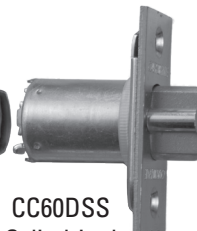

# Latches, Dead Latches and Deadbolt Assemblies for Tubular and Cylindrical Locksets

Available at BLK

CC60SKSS  
Cylindrical  
Latch

CC70SKSS  
Cylindrical  
Latch

C9-314K  
Extension  
60 to 127

CC60DSS  
Cylindrical  
Deadlatch

C9-214  
Extension  
70 to 127

CC70DSS  
Cylindrical  
Deadlatch

EX60-95  
Extension  
60 to 95

CC60DSS  
Cylindrical  
Deadlatch

NKL - 1  
Blade Drive 60  
Deadlatch

NKL - 2  
Blade Drive 70  
Deadlatch

NKL - 3  
Blade Drive 127  
Deadlatch

CT60 - 70SS  
Square Drive  
Adjustable

CT127DSS  
Square Drive  
Deadlatch

CLB60DSS & CLB70DSS  
Fork Drive  
Deadbolt Assembly  
(60/70 Adjustable Available)

CLB60 & 70DSS  
Fork Drive  
Deadbolt Assembly  
(60/70 Adjustable Available)

CLB127DSS  
Fork Drive  
Deadbolt Assembly