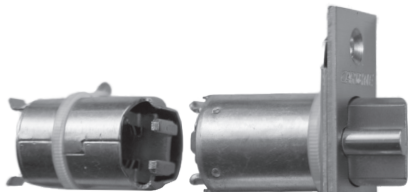

# Latches, Dead Latches and Deadbolt Assemblies for Tubular and Cylindrical Locksets

Available at BLK

CC60SKSS  
Cylindrical  
Latch

CC70SKSS  
Cylindrical  
Latch

C9-314K  
Extension  
60 to 127

CC60DSS  
Cylindrical  
Deadlatch

C9-214  
Extension  
70 to 127

CC70DSS  
Cylindrical  
Deadlatch

EX60-95  
Extension  
60 to 95

CC60DSS  
Cylindrical  
Deadlatch

NKL - 1  
Blade Drive 60  
Deadlatch

NKL - 2  
Blade Drive 70  
Deadlatch

NKL - 3  
Blade Drive 127  
Deadlatch

CT60 - 70SS  
Square Drive  
Adjustable

CT127DSS  
Square Drive  
Deadlatch

CLB60DSS & CLB70DSS  
Fork Drive  
Deadbolt Assembly  
(60/70 Adjustable Available)

CLB60 & 70DSS  
Fork Drive  
Deadbolt Assembly  
(60/70 Adjustable Available)

CLB127DSS  
Fork Drive  
Deadbolt Assembly