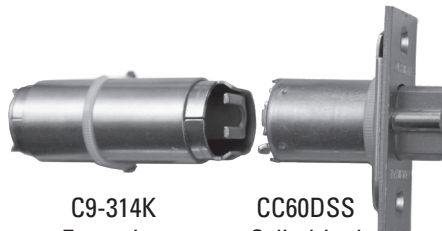

# Latches, Dead Latches and Deadbolt Assemblies for Tubular and Cylindrical Locksets

Available at BLK

CC60SKSS  
Cylindrical  
Latch

CC70SKSS  
Cylindrical  
Latch

C9-314K  
Extension  
60 to 127

CC60DSS  
Cylindrical  
Deadlatch

C9-214  
Extension  
70 to 127

CC70DSS  
Cylindrical  
Deadlatch

EX60-95  
Extension  
60 to 95

CC60DSS  
Cylindrical  
Deadlatch

NKL - 1  
Blade Drive 60  
Deadlatch

NKL - 2  
Blade Drive 70  
Deadlatch

NKL - 3  
Blade Drive 127  
Deadlatch

CT60 - 70SS  
Square Drive  
Adjustable

CT127DSS  
Square Drive  
Deadlatch

CLB60DSS & CLB70DSS  
Fork Drive  
Deadbolt Assembly  
(60/70 Adjustable Available)

CLB60 & 70DSS  
Fork Drive  
Deadbolt Assembly  
(60/70 Adjustable Available)

CLB127DSS  
Fork Drive  
Deadbolt Assembly