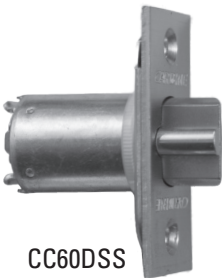

# Latches, Dead Latches and Deadbolt Assemblies for Tubular and Cylindrical Locksets

Available at BLK

CC60SKSS  
Cylindrical  
Latch

CC70SKSS  
Cylindrical  
Latch

C9-314K  
Extension  
60 to 127

CC60DSS  
Cylindrical  
Deadlatch

C9-214  
Extension  
70 to 127

CC70DSS  
Cylindrical  
Deadlatch

EX60-95  
Extension  
60 to 95

CC60DSS  
Cylindrical  
Deadlatch

NKL - 1  
Blade Drive 60  
Deadlatch

NKL - 2  
Blade Drive 70  
Deadlatch

NKL - 3  
Blade Drive 127  
Deadlatch

CT60 - 70SS  
Square Drive  
Adjustable

CT127DSS  
Square Drive  
Deadlatch

CLB60DSS & CLB70DSS  
Fork Drive  
Deadbolt Assembly  
(60/70 Adjustable Available)

CLB60 & 70DSS  
Fork Drive  
Deadbolt Assembly  
(60/70 Adjustable Available)

CLB127DSS  
Fork Drive  
Deadbolt Assembly