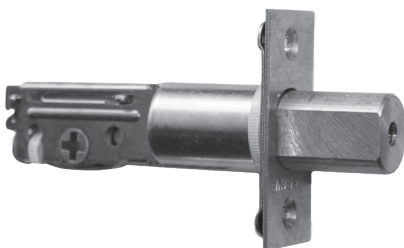

# Latches, Dead Latches and Deadbolt Assemblies for Tubular and Cylindrical Locksets

Available at BLK

CC60SKSS  
Cylindrical  
Latch

CC70SKSS  
Cylindrical  
Latch

C9-314K  
Extension  
60 to 127

CC60DSS  
Cylindrical  
Deadlatch

C9-214  
Extension  
70 to 127

CC70DSS  
Cylindrical  
Deadlatch

EX60-95  
Extension  
60 to 95

CC60DSS  
Cylindrical  
Deadlatch

NKL - 1  
Blade Drive 60  
Deadlatch

NKL - 2  
Blade Drive 70  
Deadlatch

NKL - 3  
Blade Drive 127  
Deadlatch

CT60 - 70SS  
Square Drive  
Adjustable

CT127DSS  
Square Drive  
Deadlatch

CLB60DSS & CLB70DSS  
Fork Drive  
Deadbolt Assembly  
(60/70 Adjustable Available)

CLB60 & 70DSS  
Fork Drive  
Deadbolt Assembly  
(60/70 Adjustable Available)

CLB127DSS  
Fork Drive  
Deadbolt Assembly