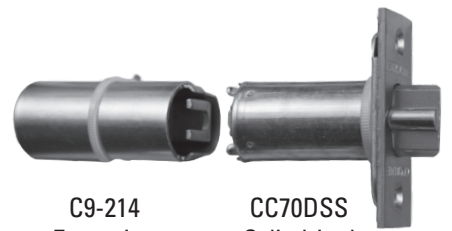

# Latches, Dead Latches and Deadbolt Assemblies for Tubular and Cylindrical Locksets

Available at BLK

CC60SKSS  
Cylindrical  
Latch

CC70SKSS  
Cylindrical  
Latch

C9-314K  
Extension  
60 to 127

CC60DSS  
Cylindrical  
Deadlatch

C9-214  
Extension  
70 to 127

CC70DSS  
Cylindrical  
Deadlatch

EX60-95  
Extension  
60 to 95

CC60DSS  
Cylindrical  
Deadlatch

NKL - 1  
Blade Drive 60  
Deadlatch

NKL - 2  
Blade Drive 70  
Deadlatch

NKL - 3  
Blade Drive 127  
Deadlatch

CT60 - 70SS  
Square Drive  
Adjustable

CT127DSS  
Square Drive  
Deadlatch

CLB60DSS & CLB70DSS  
Fork Drive  
Deadbolt Assembly  
(60/70 Adjustable Available)

CLB60 & 70DSS  
Fork Drive  
Deadbolt Assembly  
(60/70 Adjustable Available)

CLB127DSS  
Fork Drive  
Deadbolt Assembly