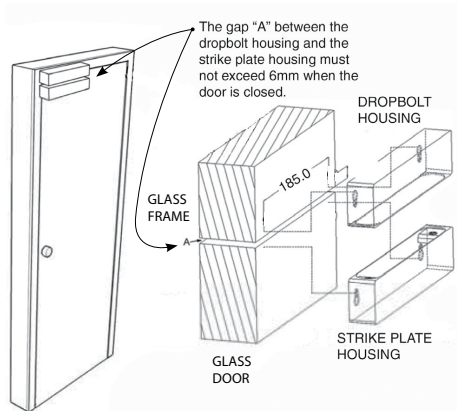

DB1260 SERIES

Standard Electromechanical Drop Bolt

DB1260 DESCRIPTION

The **LOX DB1260** Electric Drop Bolt has been designed to be used on double action (swing through) doors or as an additional locking device in conjunction with an Electric Strike in single door applications. The **DB1260** has a **25mm** wide face plate and is therefore applicable on narrow style frame installations. It is available in either “Power to Lock” (Fail Safe) or “Power to Open” (Fail Secure). The **DB1260** product range provides several glass-door mounting accessories. We do not recommend using this product on Emergency Egress Door.

Fail Secure version pictured

DB1260

STANDARD ELECTROMECHANICAL DROP BOLT

SPECIFICATIONS

DB1260PTL	MORTISE MOUNT ELECTRIC DROP BOLT, NARROW STYLE POWER TO LOCK (FAIL SAFE)
DB1260PTO	MORTISE MOUNT ELECTRIC DROP BOLT, NARROW STYLE POWER TO OPEN (FAIL SECURE)
HOLDING STRENGTH	UP TO 300KG, TESTED TO 400.000 CYCLES
VOLTAGE/CURRENT	DUAL VOLTAGE 12/24VDC 12VDC = 530mA 24VDC = 260mA
APPROVALS	UP TO 4 HOUR FIRE RATED TO A.S STANDARD, CE & C-TICK  
DSS MONITORING	DOOR STATUS SENSOR (REED SWITCH)
ENVIRONMENTAL	OPERATIONAL TEMPERATURE RANGE - 20 DEG. C TO 60 DEG. C.

LOX
LOCKING

LOX LOCKING PTY LTD | www.loxlocking.com.au

LOX[®]

DB1260 SERIES

Standard Electromechanical Drop Bolt

PRODUCT DIMENSIONS

Dimensions (mm)

GLASS DOOR MOUNT APPLICATION

1. All surfaces must be clean, free of dirt, oil or grease
2. Apply 3M VHB adhesive (not supplied) in accordance with the manufacturers instructions and fit to glass door/head panel as detailed below

DB1260 FACTS