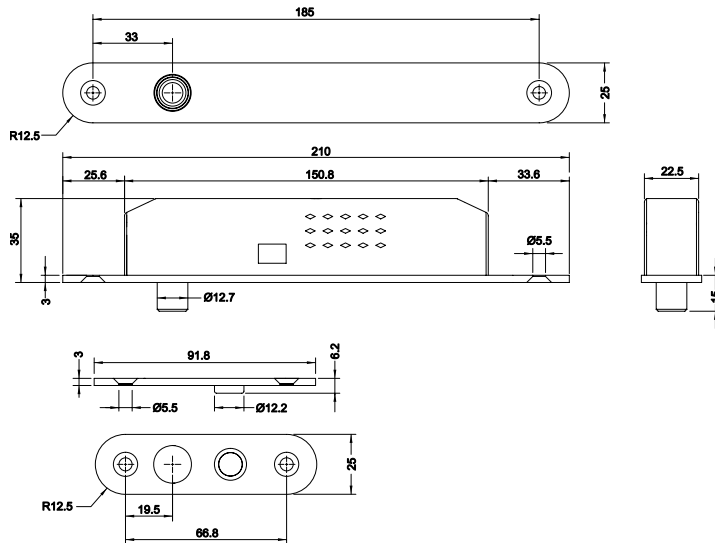

DB1260 SERIES

Standard Electromechanical Drop Bolt

DB1260 DESCRIPTION

The **LOX DB1260** Electric Drop Bolt has been designed to be used on double action (swing through) doors or as an additional locking device in conjunction with an Electric Strike in single door applications. The **DB1260** has a **25mm** wide face plate and is therefore applicable on narrow style frame installations. It is available in either “Power to Lock” (Fail Safe) or “Power to Open” (Fail Secure). The **DB1260** product range provides several glass-door mounting accessories. We do not recommend using this product on Emergency Egress Door.

Fail Secure version pictured

DB1260

STANDARD ELECTROMECHANICAL DROP BOLT

SPECIFICATIONS

DB1260PTL	MORTISE MOUNT ELECTRIC DROP BOLT, NARROW STYLE POWER TO LOCK (FAIL SAFE)
DB1260PTO	MORTISE MOUNT ELECTRIC DROP BOLT, NARROW STYLE POWER TO OPEN (FAIL SECURE)
HOLDING STRENGTH	UP TO 300KG, TESTED TO 400.000 CYCLES
VOLTAGE/CURRENT	DUAL VOLTAGE 12/24VDC 12VDC = 530mA 24VDC = 260mA
APPROVALS	UP TO 4 HOUR FIRE RATED TO A.S STANDARD, CE & C-TICK  
DSS MONITORING	DOOR STATUS SENSOR (REED SWITCH)
ENVIRONMENTAL	OPERATIONAL TEMPERATURE RANGE - 20 DEG. C TO 60 DEG. C.

LOX
LOCKING

LOX LOCKING PTY LTD | www.loxlocking.com.au

LOX[®]

DB1260 SERIES

Standard Electromechanical Drop Bolt

PRODUCT DIMENSIONS

Dimensions (mm)

GLASS DOOR MOUNT APPLICATION

1. All surfaces must be clean, free of dirt, oil or grease
2. Apply 3M VHB adhesive (not supplied) in accordance with the manufacturers instructions and fit to glass door/head panel as detailed below

DB1260 FACTS