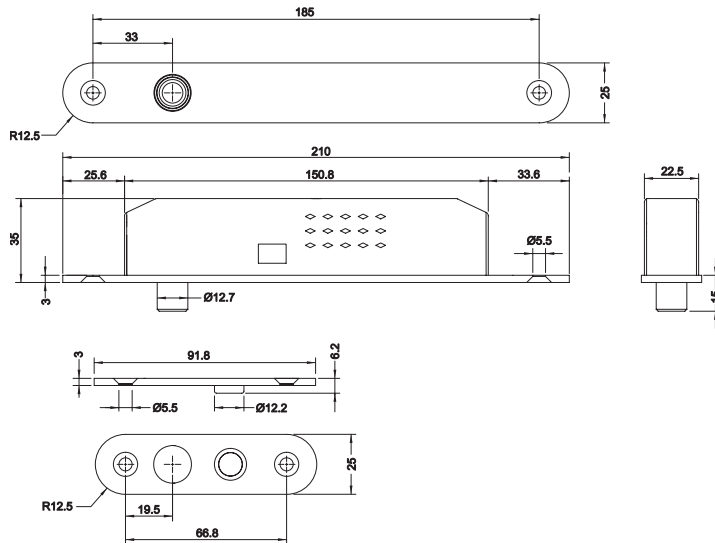

DB1260 SERIES

Standard Electromechanical Drop Bolt

DB1260 DESCRIPTION

The **LOX DB1260** Electric Drop Bolt has been designed to be used on double action (swing through) doors or as an additional locking device in conjunction with an Electric Strike in single door applications. The **DB1260** has a **25mm** wide face plate and is therefore applicable on narrow style frame installations. It is available in either “Power to Lock” (Fail Safe) or “Power to Open” (Fail Secure). The **DB1260** product range provides several glass-door mounting accessories. We do not recommend using this product on Emergency Egress Door.

Fail Secure version pictured

DB1260

STANDARD ELECTROMECHANICAL DROP BOLT

SPECIFICATIONS

DB1260PTL	MORTISE MOUNT ELECTRIC DROP BOLT, NARROW STYLE POWER TO LOCK (FAIL SAFE)
DB1260PTO	MORTISE MOUNT ELECTRIC DROP BOLT, NARROW STYLE POWER TO OPEN (FAIL SECURE)
HOLDING STRENGTH	UP TO 300KG, TESTED TO 400.000 CYCLES
VOLTAGE/CURRENT	DUAL VOLTAGE 12/24VDC 12VDC = 530mA 24VDC = 260mA
APPROVALS	UP TO 4 HOUR FIRE RATED TO A.S STANDARD, CE & C-TICK  
DSS MONITORING	DOOR STATUS SENSOR (REED SWITCH)
ENVIRONMENTAL	OPERATIONAL TEMPERATURE RANGE - 20 DEG. C TO 60 DEG. C.

LOX
LOCKING

LOX LOCKING PTY LTD | www.loxlocking.com.au

LOX[®]

DB1260 SERIES

Standard Electromechanical Drop Bolt

PRODUCT DIMENSIONS

Dimensions (mm)

GLASS DOOR MOUNT APPLICATION

1. All surfaces must be clean, free of dirt, oil or grease
2. Apply 3M VHB adhesive (not supplied) in accordance with the manufactures instructions and fit to glass door/head panel as detailed below

DB1260 FACTS