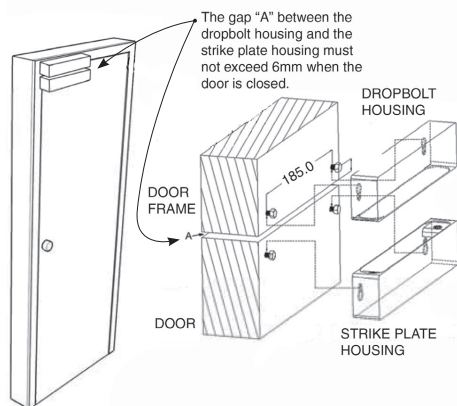

DB1260 SERIES

Standard Electromechanical Drop Bolt

DB1260 DESCRIPTION

The **LOX DB1260** Electric Drop Bolt has been designed to be used on double action (swing through) doors or as an additional locking device in conjunction with an Electric Strike in single door applications. The **DB1260** has a **25mm** wide face plate and is therefore applicable on narrow style frame installations. It is available in either “Power to Lock” (Fail Safe) or “Power to Open” (Fail Secure). The **DB1260** product range provides several glass-door mounting accessories. We do not recommend using this product on Emergency Egress Door.

Fail Secure version pictured

DB1260

STANDARD ELECTROMECHANICAL DROP BOLT

SPECIFICATIONS

DB1260PTL	MORTISE MOUNT ELECTRIC DROP BOLT, NARROW STYLE POWER TO LOCK (FAIL SAFE)
DB1260PTO	MORTISE MOUNT ELECTRIC DROP BOLT, NARROW STYLE POWER TO OPEN (FAIL SECURE)
HOLDING STRENGTH	UP TO 300KG, TESTED TO 400.000 CYCLES
VOLTAGE/CURRENT	DUAL VOLTAGE 12/24VDC 12VDC = 530mA 24VDC = 260mA
APPROVALS	UP TO 4 HOUR FIRE RATED TO A.S STANDARD, CE & C-TICK  
DSS MONITORING	DOOR STATUS SENSOR (REED SWITCH)
ENVIRONMENTAL	OPERATIONAL TEMPERATURE RANGE - 20 DEG. C TO 60 DEG. C.

LOX
LOCKING

LOX LOCKING PTY LTD | www.loxlocking.com.au

LOX[®]

DB1260 SERIES

Standard Electromechanical Drop Bolt

PRODUCT DIMENSIONS

Dimensions (mm)

GLASS DOOR MOUNT APPLICATION

1. All surfaces must be clean, free of dirt, oil or grease
2. Apply 3M VHB adhesive (not supplied) in accordance with the manufactures instructions and fit to glass door/head panel as detailed below

DB1260 FACTS