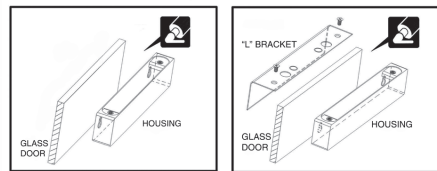

DB1260 SERIES

Standard Electromechanical Drop Bolt

DB1260 DESCRIPTION

The **LOX DB1260** Electric Drop Bolt has been designed to be used on double action (swing through) doors or as an additional locking device in conjunction with an Electric Strike in single door applications. The **DB1260** has a **25mm** wide face plate and is therefore applicable on narrow style frame installations. It is available in either “Power to Lock” (Fail Safe) or “Power to Open” (Fail Secure). The **DB1260** product range provides several glass-door mounting accessories. We do not recommend using this product on Emergency Egress Door.

Fail Secure version pictured

DB1260

STANDARD ELECTROMECHANICAL DROP BOLT

SPECIFICATIONS

DB1260PTL	MORTISE MOUNT ELECTRIC DROP BOLT, NARROW STYLE POWER TO LOCK (FAIL SAFE)
DB1260PTO	MORTISE MOUNT ELECTRIC DROP BOLT, NARROW STYLE POWER TO OPEN (FAIL SECURE)
HOLDING STRENGTH	UP TO 300KG, TESTED TO 400.000 CYCLES
VOLTAGE/CURRENT	DUAL VOLTAGE 12/24VDC 12VDC = 530mA 24VDC = 260mA
APPROVALS	UP TO 4 HOUR FIRE RATED TO A.S STANDARD, CE & C-TICK  
DSS MONITORING	DOOR STATUS SENSOR (REED SWITCH)
ENVIRONMENTAL	OPERATIONAL TEMPERATURE RANGE - 20 DEG. C TO 60 DEG. C.

LOX
LOCKING

LOX LOCKING PTY LTD | www.loxlocking.com.au

LOX[®]

DB1260 SERIES

Standard Electromechanical Drop Bolt

PRODUCT DIMENSIONS

Dimensions (mm)

GLASS DOOR MOUNT APPLICATION

1. All surfaces must be clean, free of dirt, oil or grease
2. Apply 3M VHB adhesive (not supplied) in accordance with the manufactures instructions and fit to glass door/head panel as detailed below

DB1260 FACTS