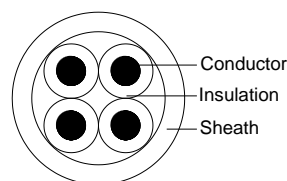

Cable Construction Relative Parts

Security Cable

Cable Description

Conductor	AWG	Stranding	Area(mm²)	Diameter(mm)	Material
	21	14/0.2	0.44	0.87	PACW
Insulation	Cores : 4		Material : PVC		
	Colour : Red, Black, White, Blue		Nominal Thickness (mm) : 0.3		
	Nominal OD (mm) : 1.5				
Sheath	Material : PVC		Colour : Pink		
	Nominal Thickness (mm) : 0.5		Nominal OD (mm) : 4.7		

With Garland, you are always well connected.

Sales Enquiries 1800 66 99 99
www.madisontech.com.au/garland

MC144GY-150331.docx

made by