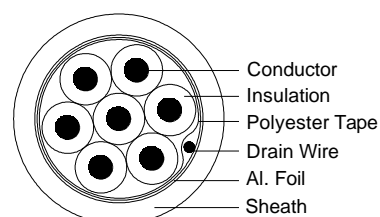

garland
cables

pro series

Industrial / Power / Data / Security / Fibre

Garland's Pro Series range is the experts' choice for high quality cables.

Security Cable

Part No: MC147S

Description	Stranded 21AWG PACW, 7Cores, PVC Insulation, Aluminium Polyester Tape Overall Screen, Stranded 24AWG TACW Drain Wire, PVC Sheath.
Applicable Standards	AS/ACIF S008, BS4737-3.30
Suitable Applications	For inter-connecting wiring, suitable for use in Security/Intruded Alarm system; Use in low voltage/low current applications such as intercommunication. Not suitable for mains connection.

Cable Construction Drawing

Cable Construction Relative Parts

Cable Description

Conductor	AWG	Stranding	Area(mm ²)	Diameter(mm)	Material
	21	14/0.2	0.44	0.87	PACW
Insulation	Cores : 7 Material : PVC Colour : White, Blue, Red, Black, Yellow, Green, Brown Nominal Thickness (mm) : 0.3 Nominal OD (mm) : 1.5				
Screen	Material : Al. Polyester Tape		Coverage : 100%		
Drain Wire	AWG	Stranding	Area(mm ²)	Diameter(mm)	Material
	24	7/0.2	0.22	0.6	PACW

Sheath	Material :	PVC
	Colour :	Grey
	Nominal Thickness (mm) :	0.7
	Nominal OD (mm) :	6.6

Electrical Properties

Voltage Rating	ELV
Max. Conductor DC Resistance @ 20°C	45.2Ω/km
Min. Insulation Resistance @ 20°C	50MΩ.km
Voltage Test: Conductor to core	1.5 kV ac/1min
Voltage Test: Core to sheath	3.0 kV ac/1min

Supply Information

Pack Size	Pack Type	Dimensions	Qty Per Carton	Cartons Per Pallet
100m	Plastic Reel	10 x 4.5 x 5"	2R	
500m	Wooden Reel	W39 x 21.8cm	1R	

- Madison reserves the right to make changes to the products described in this specification without prior notice
- All values subject to factory tolerances