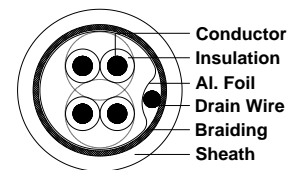

garland
cables

pro series

Industrial / Power / Data / Security / Fibre

Garland's Pro Series range is the experts' choice for high quality cables.

Part No: MJ9002HF

Description	RS485 : 24AWG Stranded TACW, 2 Twisted Pairs, Foam PE Insulation, Al. Foil Overall Screen, 24AWG TACW Drain Wire, 90% TACW Braiding, LSZH Sheath.
Applicable Standards	AS/NZS 1125, AS 1049
Suitable Applications	Data transmission, Fixed or portable installations, EIA RS-485. *Not intended for direct connection to mains power.

Cable Construction Drawing

Cable Construction Relative Parts

Data & Control Cable

Cable Description					
Conductor	AWG	Area(mm ²)	Stranding	Diameter(mm)	Material
	24	0.22	7/0.203	0.61	TACW
Insulation	Pairs :	2			
	Material :	Foam PE			
	Colour :	White/Blue, White/Orange			
	Nominal Thickness (mm) :	0.58			
	Nominal OD (mm) :	1.77			
Screen	Material : Al. Foil		Coverage: 100%		
Drain Wire	AWG	Area(mm ²)	Stranding	Diameter(mm)	Material
	24	0.22	7/0.203	0.61	TACW

Braiding	Material : TACW Coverage : 90%	
Sheath	Material :	LSZH
	Colour :	Grey
	Nominal Thickness (mm) :	1.2
	Nominal OD (mm) :	8.5

Electrical Properties

Rated Voltage	300V
Max. Conductor DC Resistance @ 20°C	89.0Ω/km
Characteristic Impedance	120±15Ω
Nom. Capac. Conductor to Cond.	50pF/m
Voltage Test: Core to Core	1.5kV dc/1min
Voltage Test: Core to Shield	1.5kV dc/1min