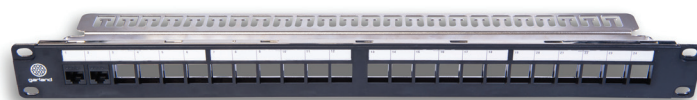

garland

TS Series Patch Panel

- For TS series and Keystone style outlets
- 1RU, 24 port
- Suitable for both screened and unscreened outlets
- Includes cable management bar
- Modern black finish

Designed to match Garland's TS series Keystone outlets, this unloaded patch panel is suitable for both screened and unscreened outlets.

This heavy duty patch panel also comes with its own dedicated cable management bar and mounting hardware and is given a modern black finish.

Goes With

Part Number	Description
MT54501KC-BKWH	Cat5E TS series UTP outlet
MT64501KC-BKWH	Cat6 TS series UTP outlet
MT6A4501KC-BKWH	Cat6A TS series UTP outlet
MT6A4501C	Cat6A TS series screened outlet

Mechanical Characteristics

Parameter	Value
Construction	Metal framework with aesthetic ABS front Outlets clip into metalwork
Metal thickness	1.5 mm
Colour	Black
Width	Suitable for 19 inch racks
Includes	Cable management bar Mounting hardware