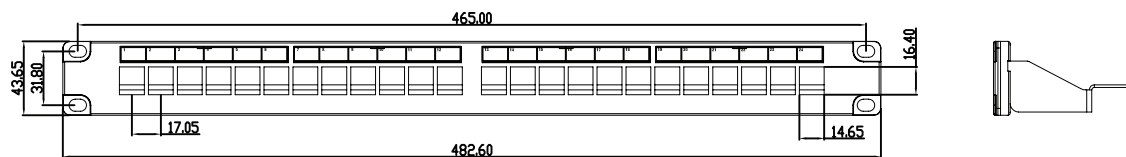

Order Information

Part Number	Description
MTE4524M	1RU, 24 port, unloaded RJ45 patch panel, TS series

Video link: pages.madisontech.com.au/TS_Series

With Garland, you are always well connected.

Sales Enquiries **1800 66 99 99**
www.garlandcables.com.au

made by