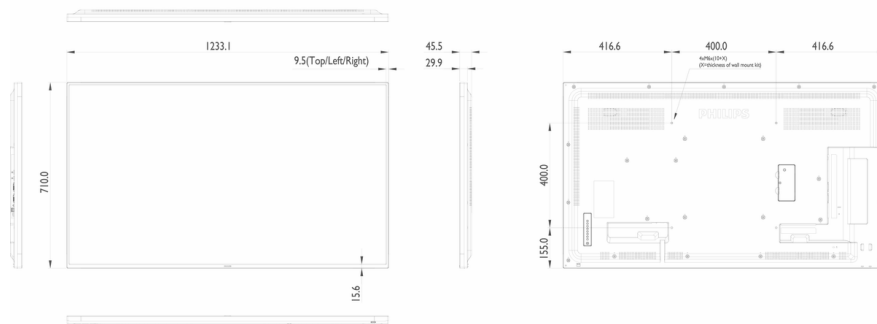

Power

- Standby power consumption: <0.4 W
- Mains power: 100 ~ 240 VAC, 50 ~ 60 Hz
- Consumption (EPA 6.0): 64 W
- Consumption (Typical): 76 W

Operating conditions

- Temperature range (operation): 0 ~ 40 °C
- Temperature range (storage): -20 ~ 60 °C
- Relative humidity: 20 ~ 80 %
- Altitude: 0 ~ 3000 m
- MTBF: 50,000 hour(s)

Sound

- Built-in speakers: 2 x 10W RMS

Accessories

- Included accessories: Remote Control, Batteries for remote control, Quick start guide, RS232 cable, AC Power Cord
- Stand: Universal Stand (Large size) (Optional)
- Optional accessories: ColourCalibrationKit (CCK4602)

Multimedia Applications

- USB Playback Audio: AAC, AIF, AIFF, M4A, MP3, WAV, WMA, ASF, LPCM, M3U, MP4
- USB Playback Picture: BMP, GIF, JPEG, JPG, PDF
- USB Playback Video: M2TS, M4V, MK3D, MKV, MP4, MPEG, MPG, MTS, TS, TTS, VOB, WMV

Miscellaneous

- On-Screen Display Languages: English, French, German, Spanish, Polish, Turkish, Russian, Italian, Simplified Chinese, Traditional Chinese, Arabic, Japanese, Danish, Dutch, Finnish, Norwegian, Portuguese, Swedish
- Regulatory approvals: EnergyStar 7.0, CE, FCC, Class B, UL/cUL, CCC, C-Tick, RoHS, GOST, BSMI, CB, J-Moss, PSE, VCCI
- Warranty: 3 year warranty

Internal Player

- CPU: Quad Core Cortex A9 1.8GHz
- GPU: ARM Mali400 Quad Core 533MHz
- Memory: 2GB DDR3
- Storage: 16GB EMMC

Issue date 2020-11-04

Version: 7.0.1

12 NC: 8670 001 37395
EAN: 87 12581 74128 0

© 2020 Koninklijke Philips N.V.
All Rights reserved.

Specifications are subject to change without notice.
Trademarks are the property of Koninklijke Philips N.V.
or their respective owners.

www.philips.com