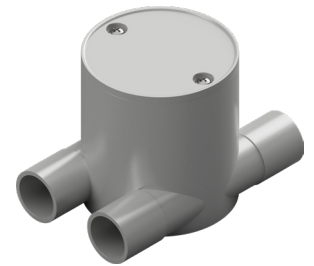

PVC

4-WAY 'H' TYPE DEEP JUNCTION BOXES

Code	Description	Packing	MOQ	Ctn
JBD-20G/4H	4 Way H Type Deep J-Box - 20mm - Grey	10	10	100
JBD-25G/4H	4 Way H Type Deep J-Box - 25mm - Grey	10	10	100