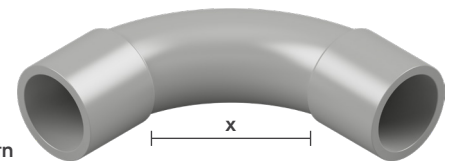

CONDUIT FITTINGS

PVC

FEATURES & BENEFITS

- Manufactured according to AS/NZS 2053 Standard
- Stainless steel screws used on all inspection products and junction boxes (tees, elbows and junction boxes)
- Snug fit on conduit tubing
- Heavy duty construction
- Comprehensive range.

SCREW ADAPTORS

Code	Description	Packing	MOQ	Ctn
ADAP-20G/PS	Screw Adaptor - 20mm - Grey - Plain/Screw	50	50	1000
ADAP-25G/PS	Screw Adaptor - 25mm - Grey - Plain/Screw	50	50	1000
ADAP-32G/PS	Screw Adaptor - 32mm - Grey - Plain/Screw	50	50	500
ADAP-40G/PS	Screw Adaptor - 40mm - Grey - Plain/Screw	20	20	400
ADAP-50G/PS	Screw Adaptor - 50mm - Grey - Plain/Screw	10	10	100

90° STANDARD BENDS

Code	Description	x (mm)	Packing	MOQ	Ctn
BEND-20G/STD	90° Standard Bend - 20mm - Grey	66	50	50	500
BEND-25G/STD	90° Standard Bend - 25mm - Grey	87	20	20	200
BEND-32G/STD	90° Standard Bend - 32mm - Grey	165	10	10	200
BEND-40G/STD	90° Standard Bend - 40mm - Grey	170	1	1	65
BEND-50G/STD	90° Standard Bend - 50mm - Grey	223	1	1	30