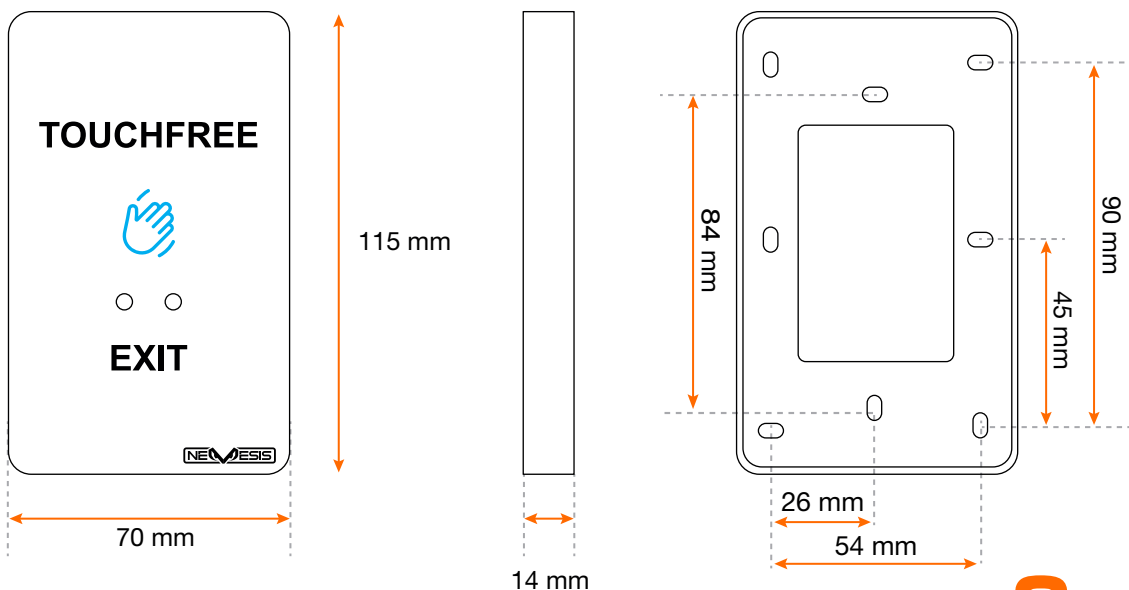

## SPECIFICATIONS:

**Panel:** ABS plastic, 14mm thickness

**Dimensions:** 115H x 70W x 14D (mm)

**LED Actuator:** Blue LED (standby), Green LED (active)

**Actuating Distance:** 5-20 cm (adjustable)

**Output Contact:** NO/NC/COM

**Weight:** 940 g

**Fixing Method:** 2 x 3 mm stainless steel screws (included)

**Mount Style:** surface – fits Australian wall boxes

## PRODUCT DIMENSIONS:

**3** YEAR  
WARRANTY