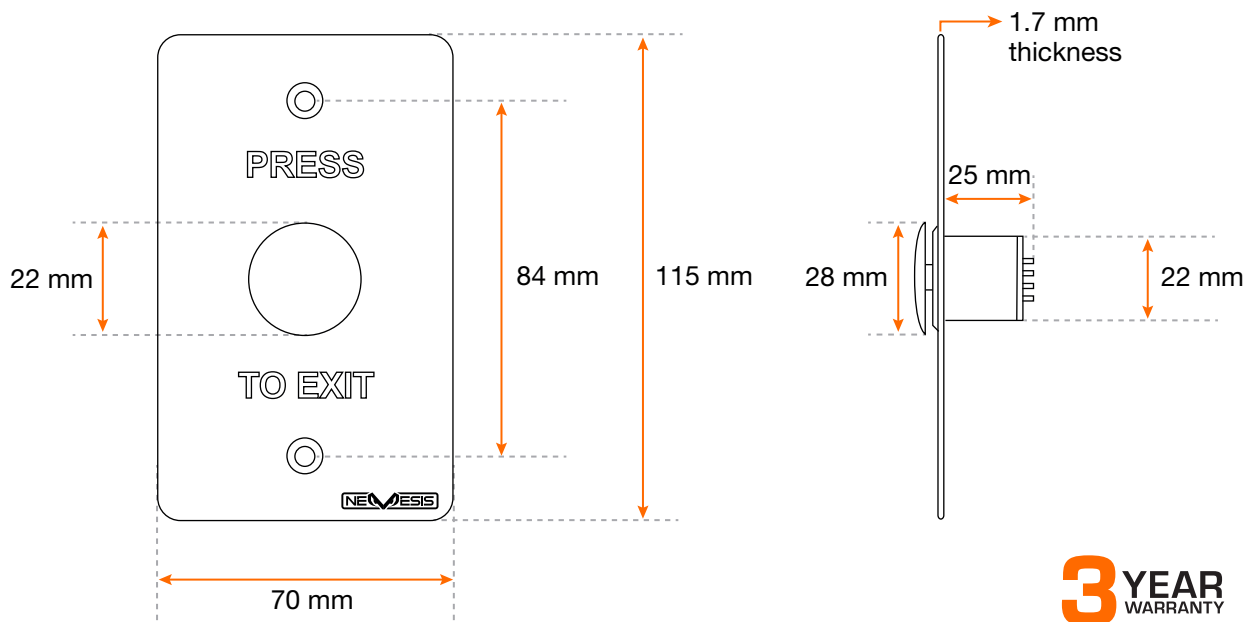

TECHNICAL INFORMATION

MUSHROOM EXIT BUTTON **EVAQEX30M-MUGRN/SS**

SPECIFICATIONS:

Panel: Stainless steel, 304 grade, 1.7mm thick, laser etched text

Dimensions: 115H x 70W x 37D (mm)

Button Colour: Green

Output Contact: 1x NO & 1x NC

Mechanical Life: 500,000 Operations

Ingress Rating: IP65

Contact Rating: 12-24V DC / 0.5A

Operating Temperature: -20°C to +70°C

Operating Humidity: 0-95% (relative humidity)

Weight: 145 g

Fixing Method: 2x3mm stainless steel screws (included)

Mount Style: Flush - fits Australian wall boxes

PRODUCT DIMENSIONS:

3 YEAR
WARRANTY