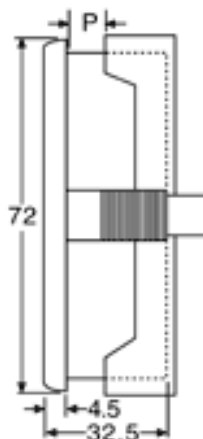

## TM-24/7-12V

24 HOUR | 7 DAY TIMER | 12V DC

- Panel-Mount Digital Timer
- Timer is accurate to the minute,
- Temporary-Override
- Random-Start-Up Override
- 15 combinations of Daily-Programs
- 12 month warranty

## TM-24/7-24V

24 HOUR | 7 DAY TIMER | 24V DC