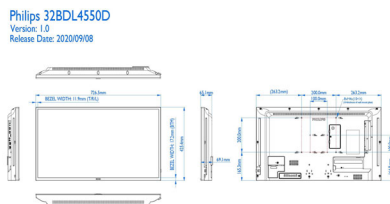

Operating conditions

- Altitude: 0 ~ 3000 m
- Temperature range (operation): 0 ~ 40 °C
- MTBF: 50,000 hour(s)
- Temperature range (storage): -20 ~ 60 °C
- Humidity range (operation)[RH]: 20 - 80% RH (No condensation)
- Humidity range (storage) [RH]: 5 - 95% RH (No condensation)

Multimedia Applications

- USB Playback Video: MPEG, H.263, H.264, H.265
- USB Playback Picture: BMP, JPEG, PNG
- USB Playback Audio: AAC, HEAAC, MPEG

Internal Player

- CPU: 2 x A53 + 2 x A73
- GPU: ARM Mali G51
- Memory: 3GB DDR
- Storage: 32 GB eMMC

Accessories

- Included accessories: Quick start guide, RS232 cable, AC Power Cord, IR sensor cable (1.8M), Remote Control & AAA Batteries
- Included Accessories: RS232 daisy-chain cable, Philips logo (x1), USB Cover (x1), Screws
- Stand: BM05911 (Optional)

Miscellaneous

- On-Screen Display Languages: English, French, German, Spanish, Polish, Turkish, Russian, Italian, Simplified Chinese, Traditional Chinese, Arabic, Japanese, Danish, Dutch, Finnish, Norwegian, Portuguese, Swedish
- Warranty: 3 year warranty
- Regulatory approvals: CE, CCC, RoHS, BSMI, CB, VCCI, CU, EMF, EnergyStar 8.0, ETL, FCC, Class A, PSB

Issue date 2024-03-25

Version: 8.1.1

EAN: 87 12581 76913 0

© 2024 Koninklijke Philips N.V.
All Rights reserved.

Specifications are subject to change without notice.
Trademarks are the property of Koninklijke Philips N.V.
or their respective owners.

www.philips.com