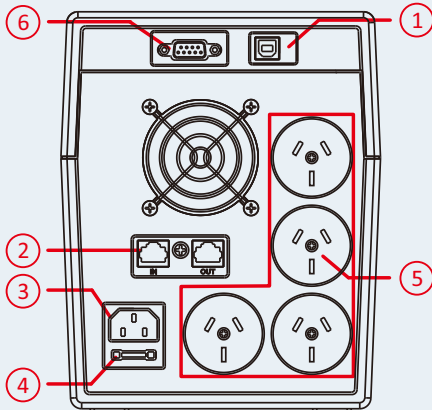

Camera Surveillance

Point of Sale

Telephone Systems

Computer

Peripherals

MICRO  
PROCESSOR

BATTERY  
HIGH, LOW  
PROTECTION

IN/OUT  
RJ45

## BACK PANELS

**2200VA**

- 1 - USB communication port
- 2 - RJ45 surge protection
- 3 - IEC input
- 4 - User replaceable fuse
- 5 - Output sockets
- 6 - RS232 communication port